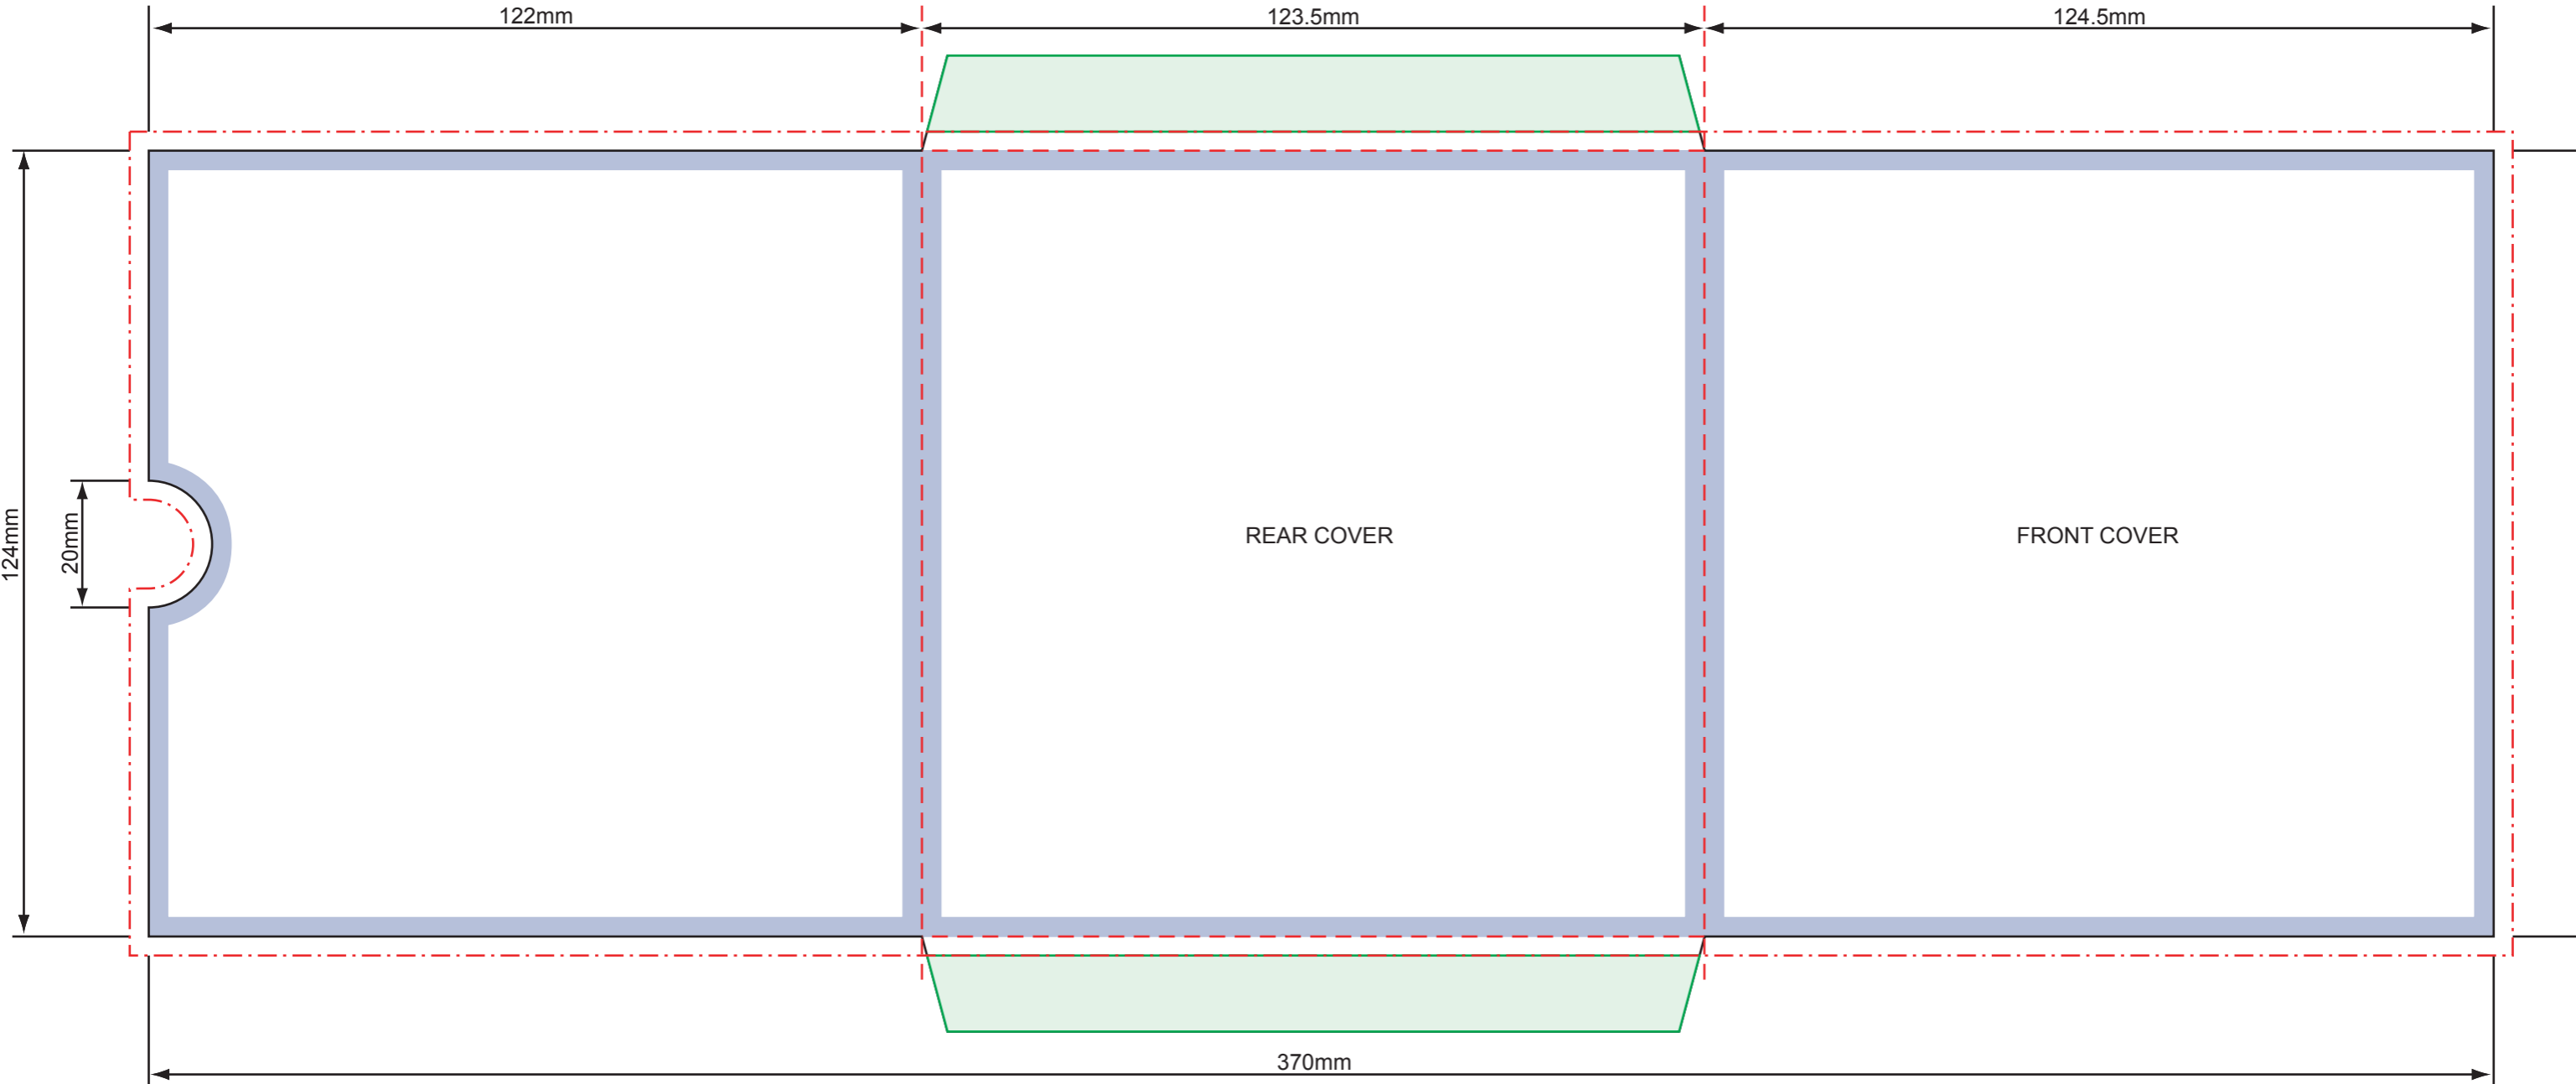

4pp Lancing Pack

Further artwork specs and submission guidelines are available for download from our website at: http://www.4bmartinvest.co.uk/resources/artwork_specs.htm

Key	
	3mm bleed
	3mm no type margin
	Fold line/perforation
	Print free area

Note: When printed, diagram may not be to size.