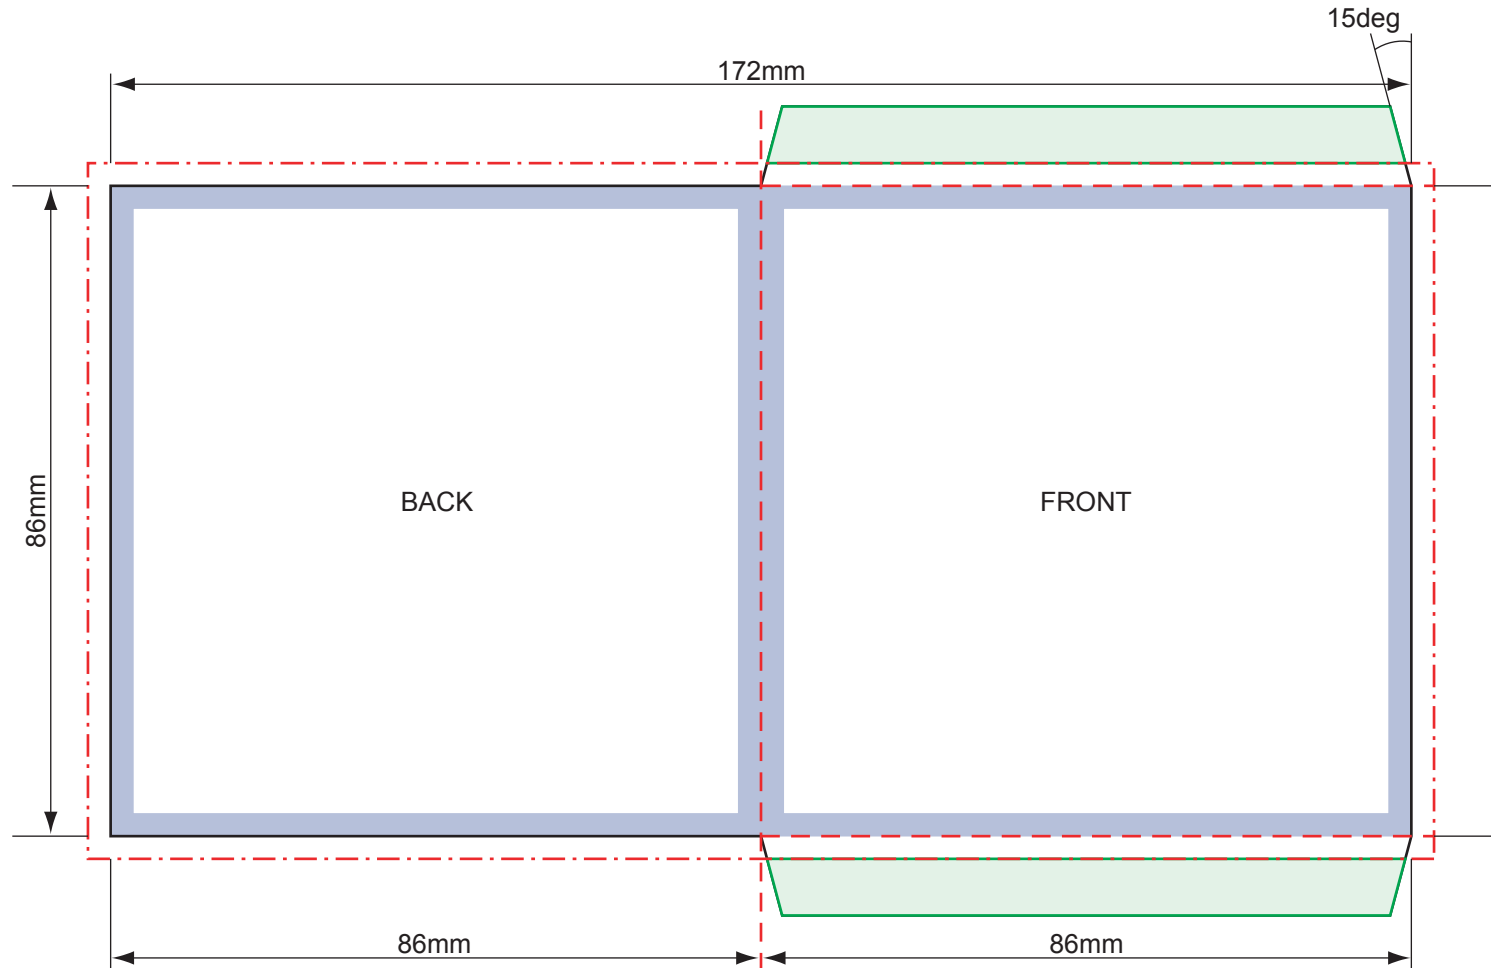

Card Wallet (8cm / 3")

Further artwork specs and submission guidelines are available for download from our website at: http://www.4bmartinvest.co.uk/resources/artwork_specs.htm

Key	
	3mm bleed
	3mm no type margin
	Fold line/perforation
	Print free area

Note: When printed, diagram may not be to size.