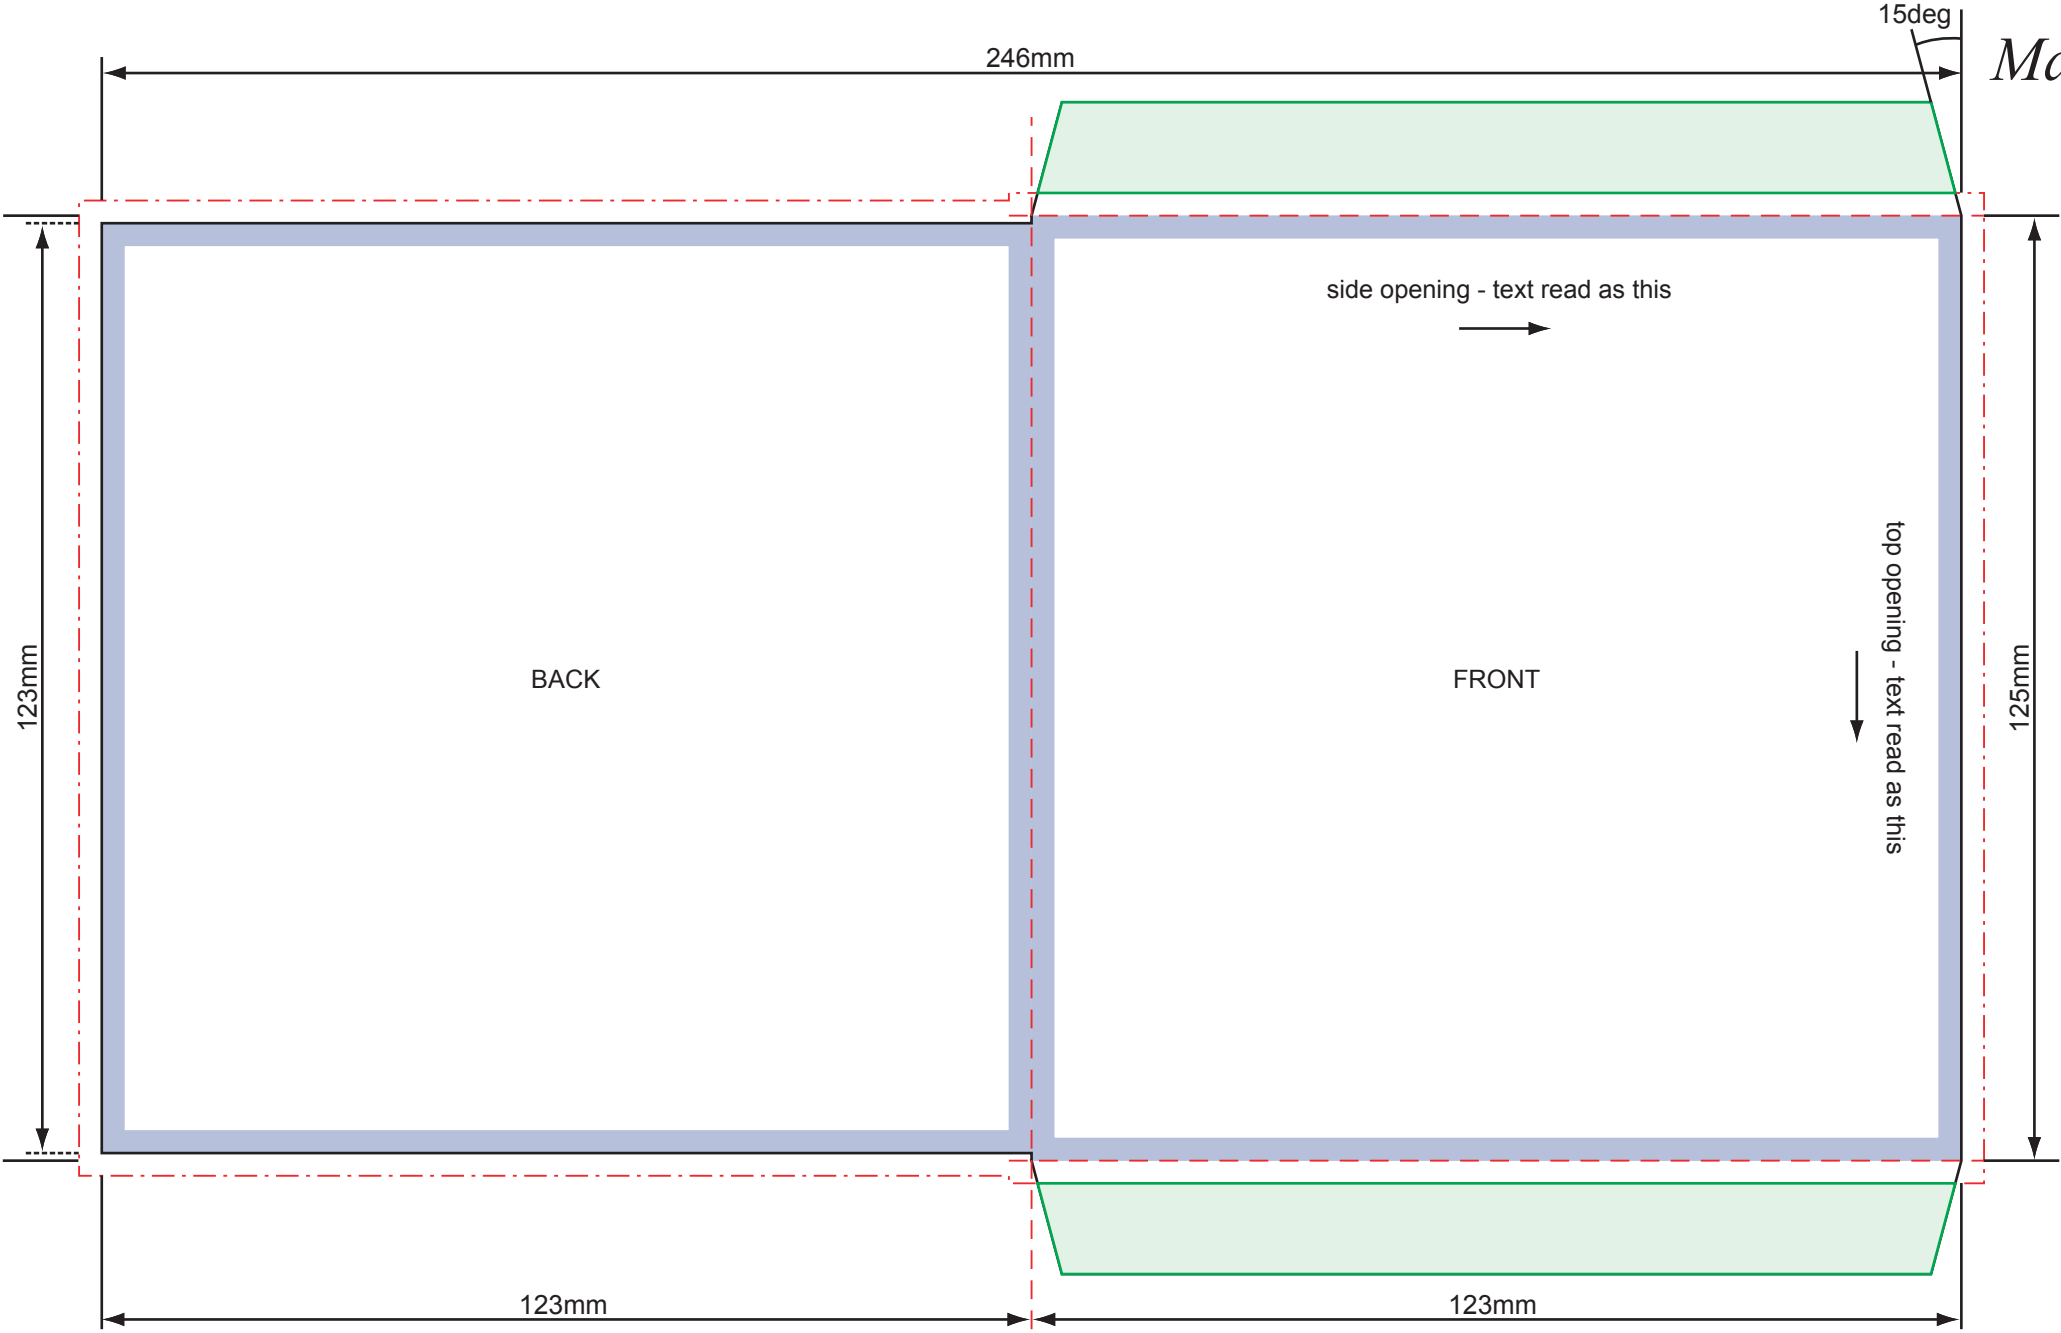

Card Wallet (12cm / 5")

Further artwork specs and submission guidelines are available for download from our website at: http://www.4bmartinvest.co.uk/resources/artwork_specs.htm

Key	
	3mm bleed
	3mm no type margin
	Fold line/perforation
	Print free area

Note: When printed, diagram may not be to size.