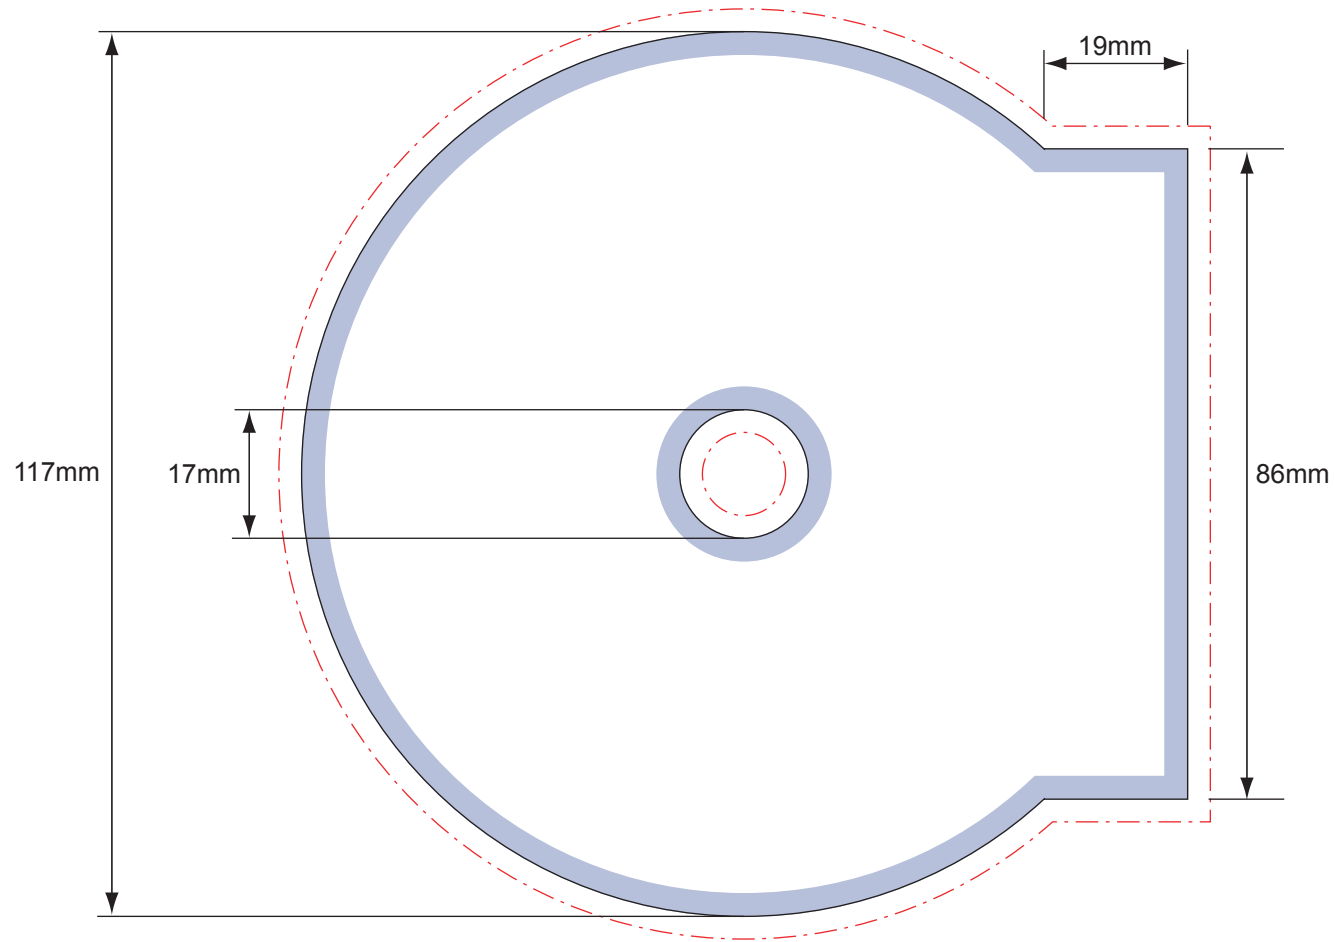

CShell Insert

Further artwork specs and submission guidelines are available for download from our website at: http://www.4bmartinvest.co.uk/resources/artwork_specs.htm

Key

-  3mm bleed
-  3mm no type margin

Note: When printed, diagram may not be to size.