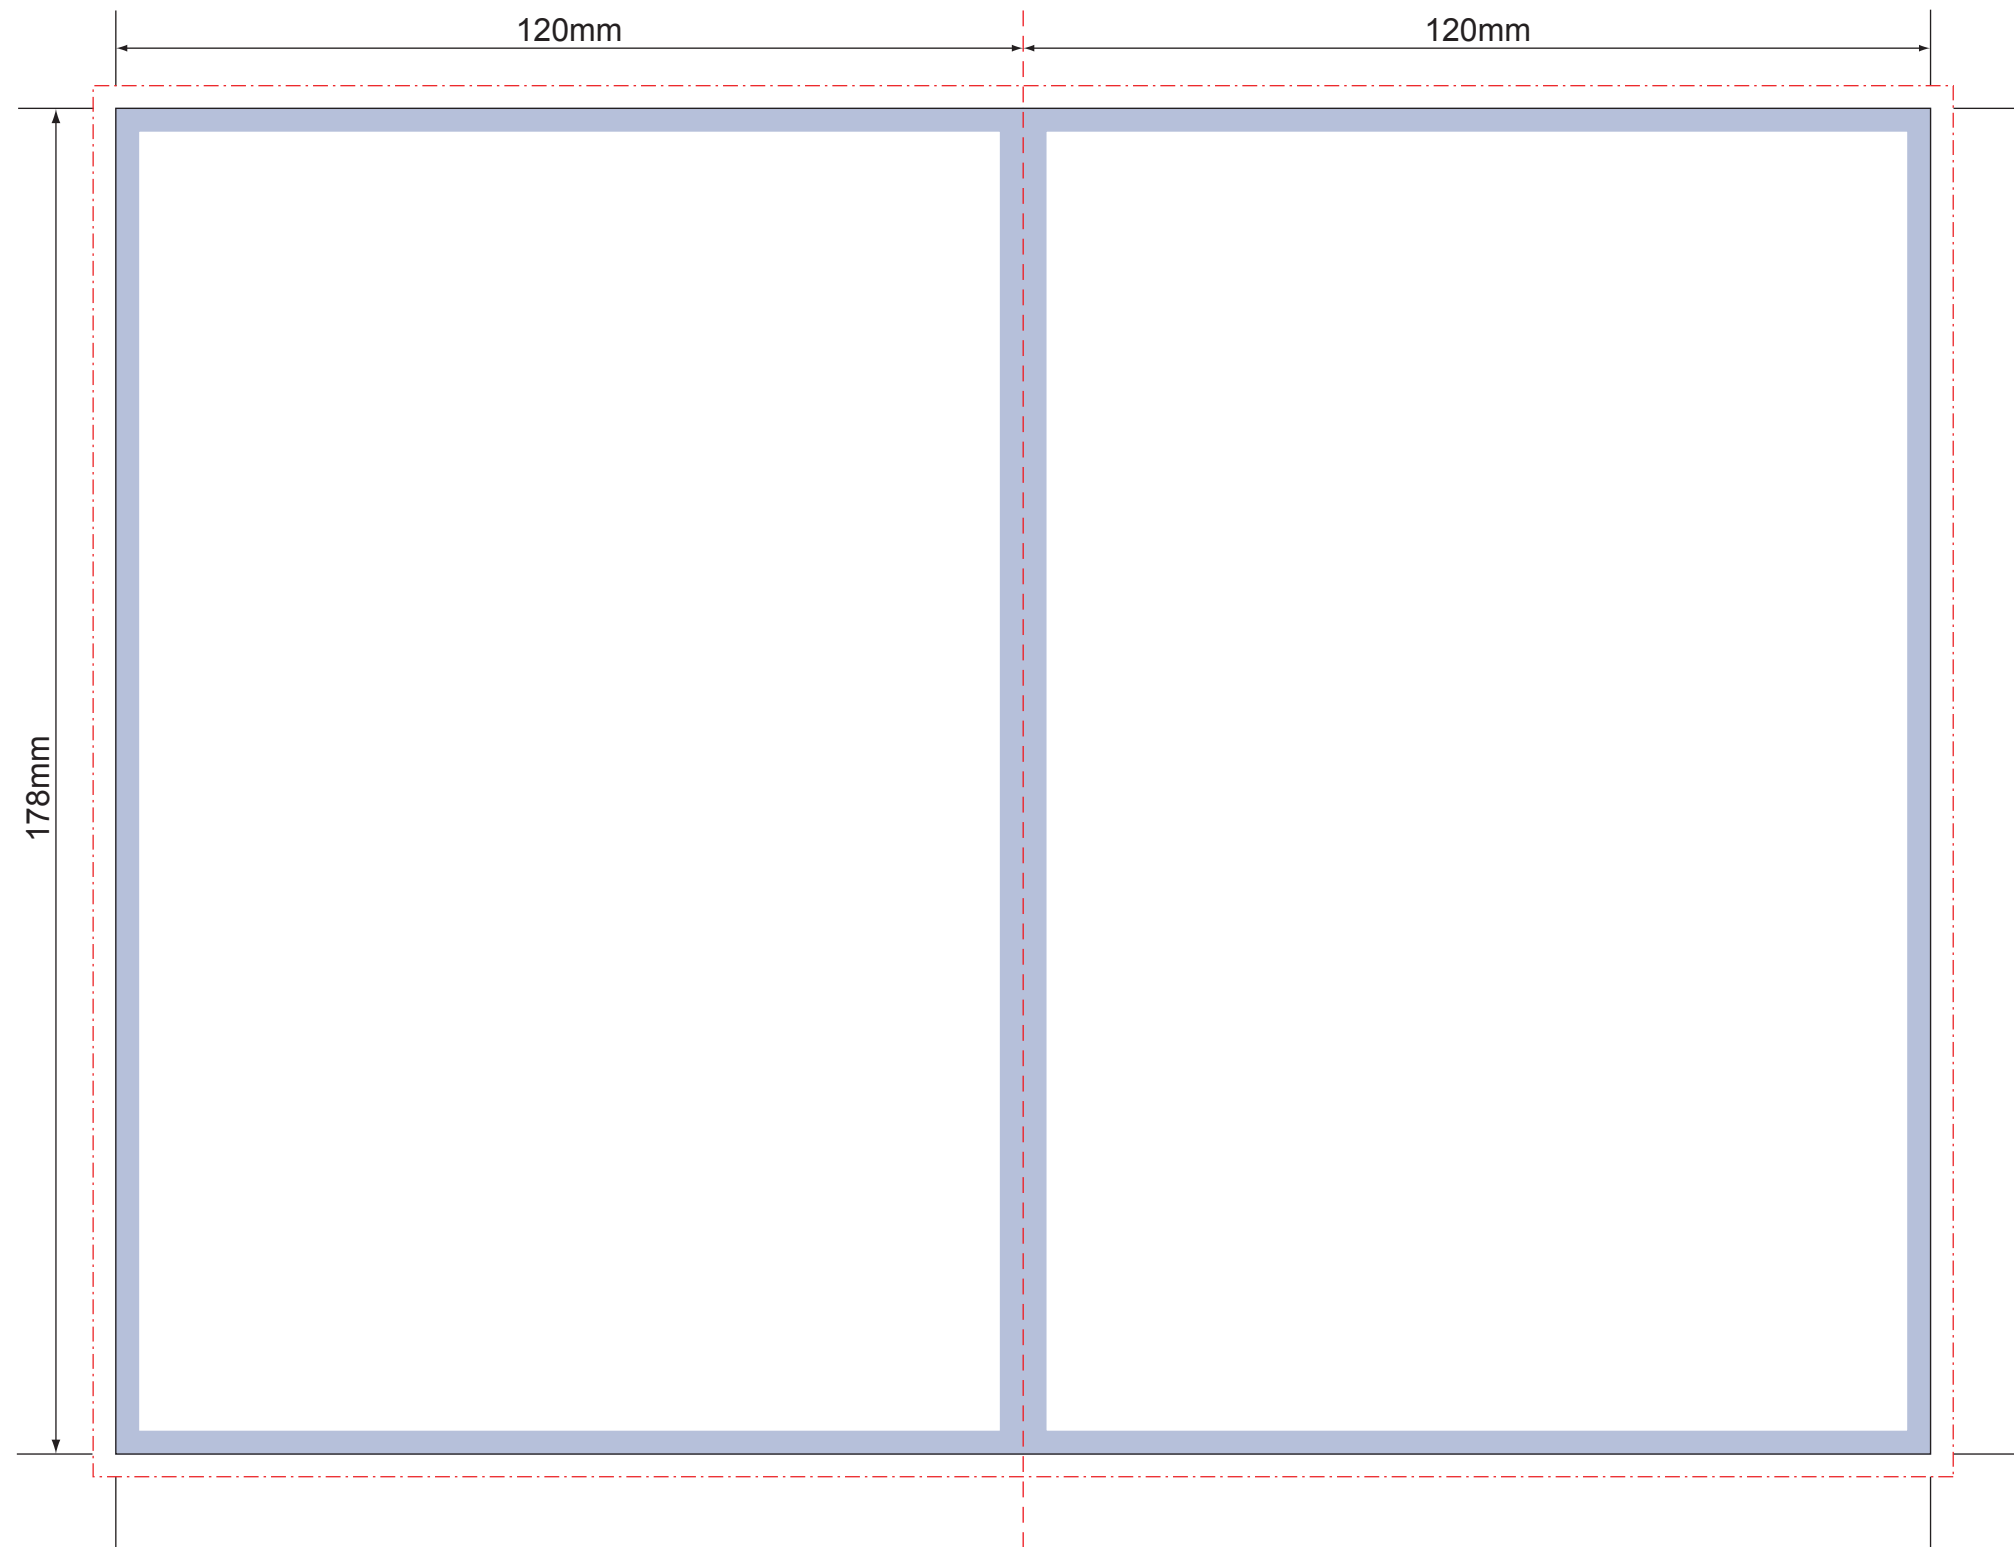

Super Jewel Box Booklet (4pp) - Large/King

Further artwork specs and submission guidelines are available for download from our website at: http://www.4bmartinvest.co.uk/resources/artwork_specs.htm

Key

-  3mm bleed
-  3mm no type margin
-  Fold line/perforation

Note: When printed, diagram may not be to size.