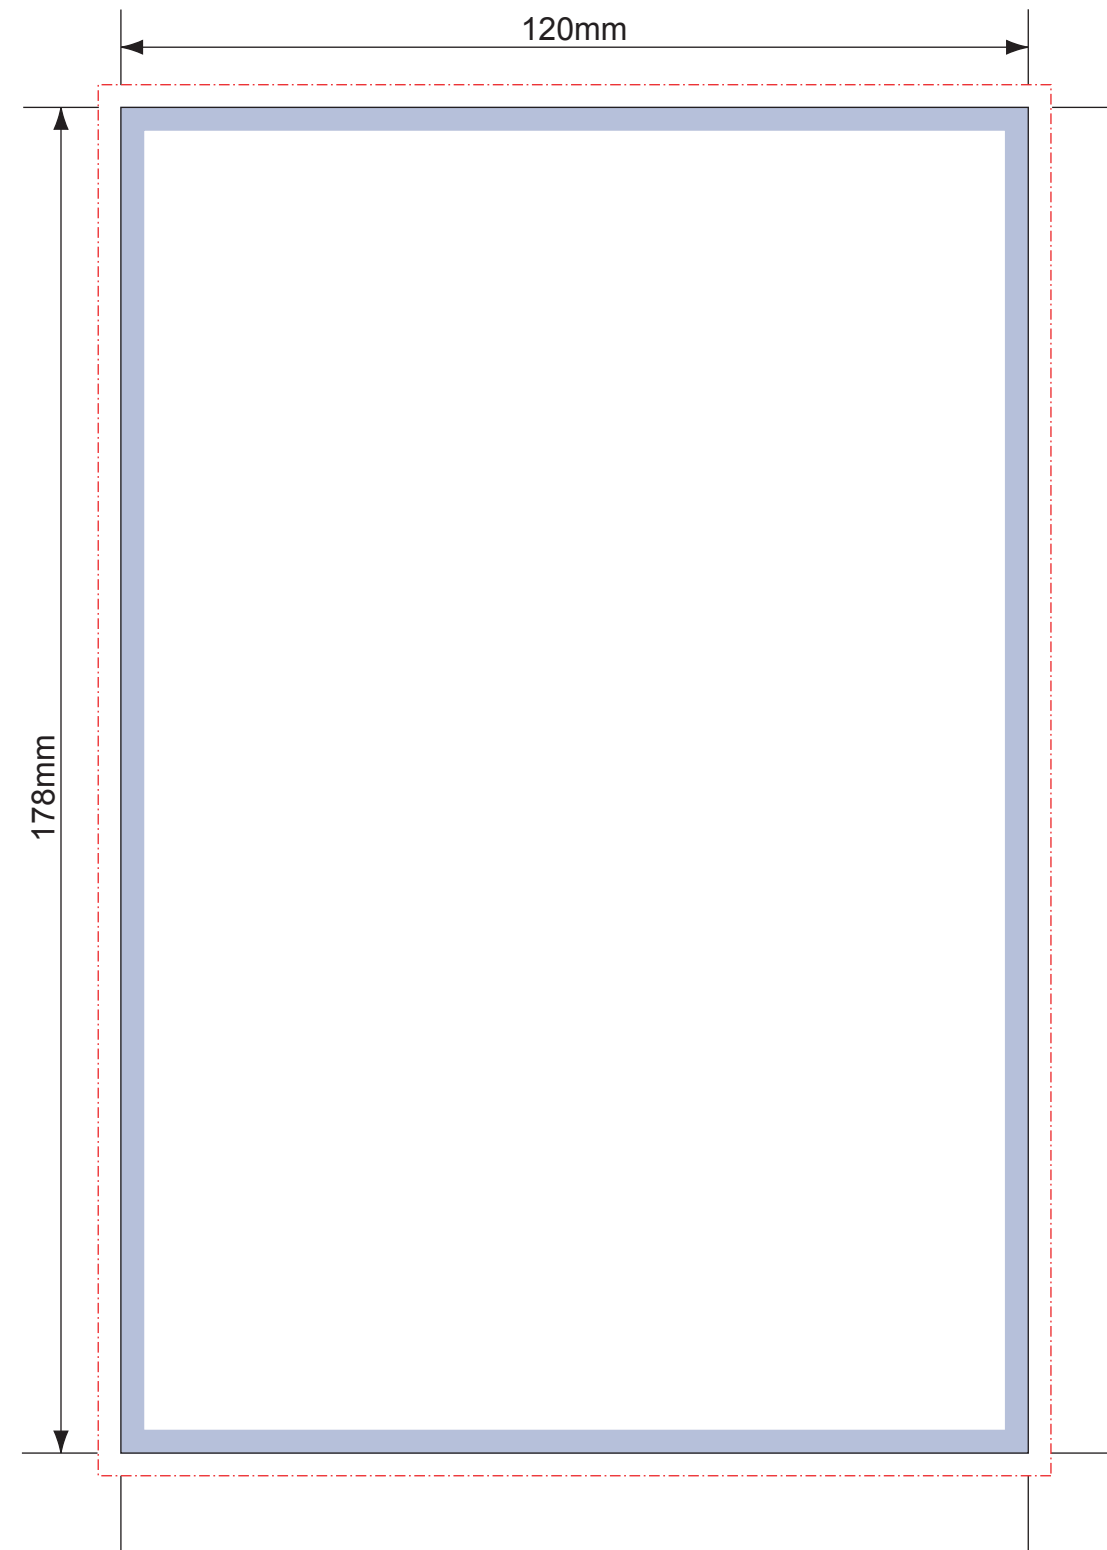

Super Jewel Box Booklet (2pp) - Large/King

Further artwork specs and submission guidelines are available for download from our website at: http://www.4bmartinvest.co.uk/resources/artwork_specs.htm

Key

-  3mm bleed
-  3mm no type margin

Note: When printed, diagram may not be to size.