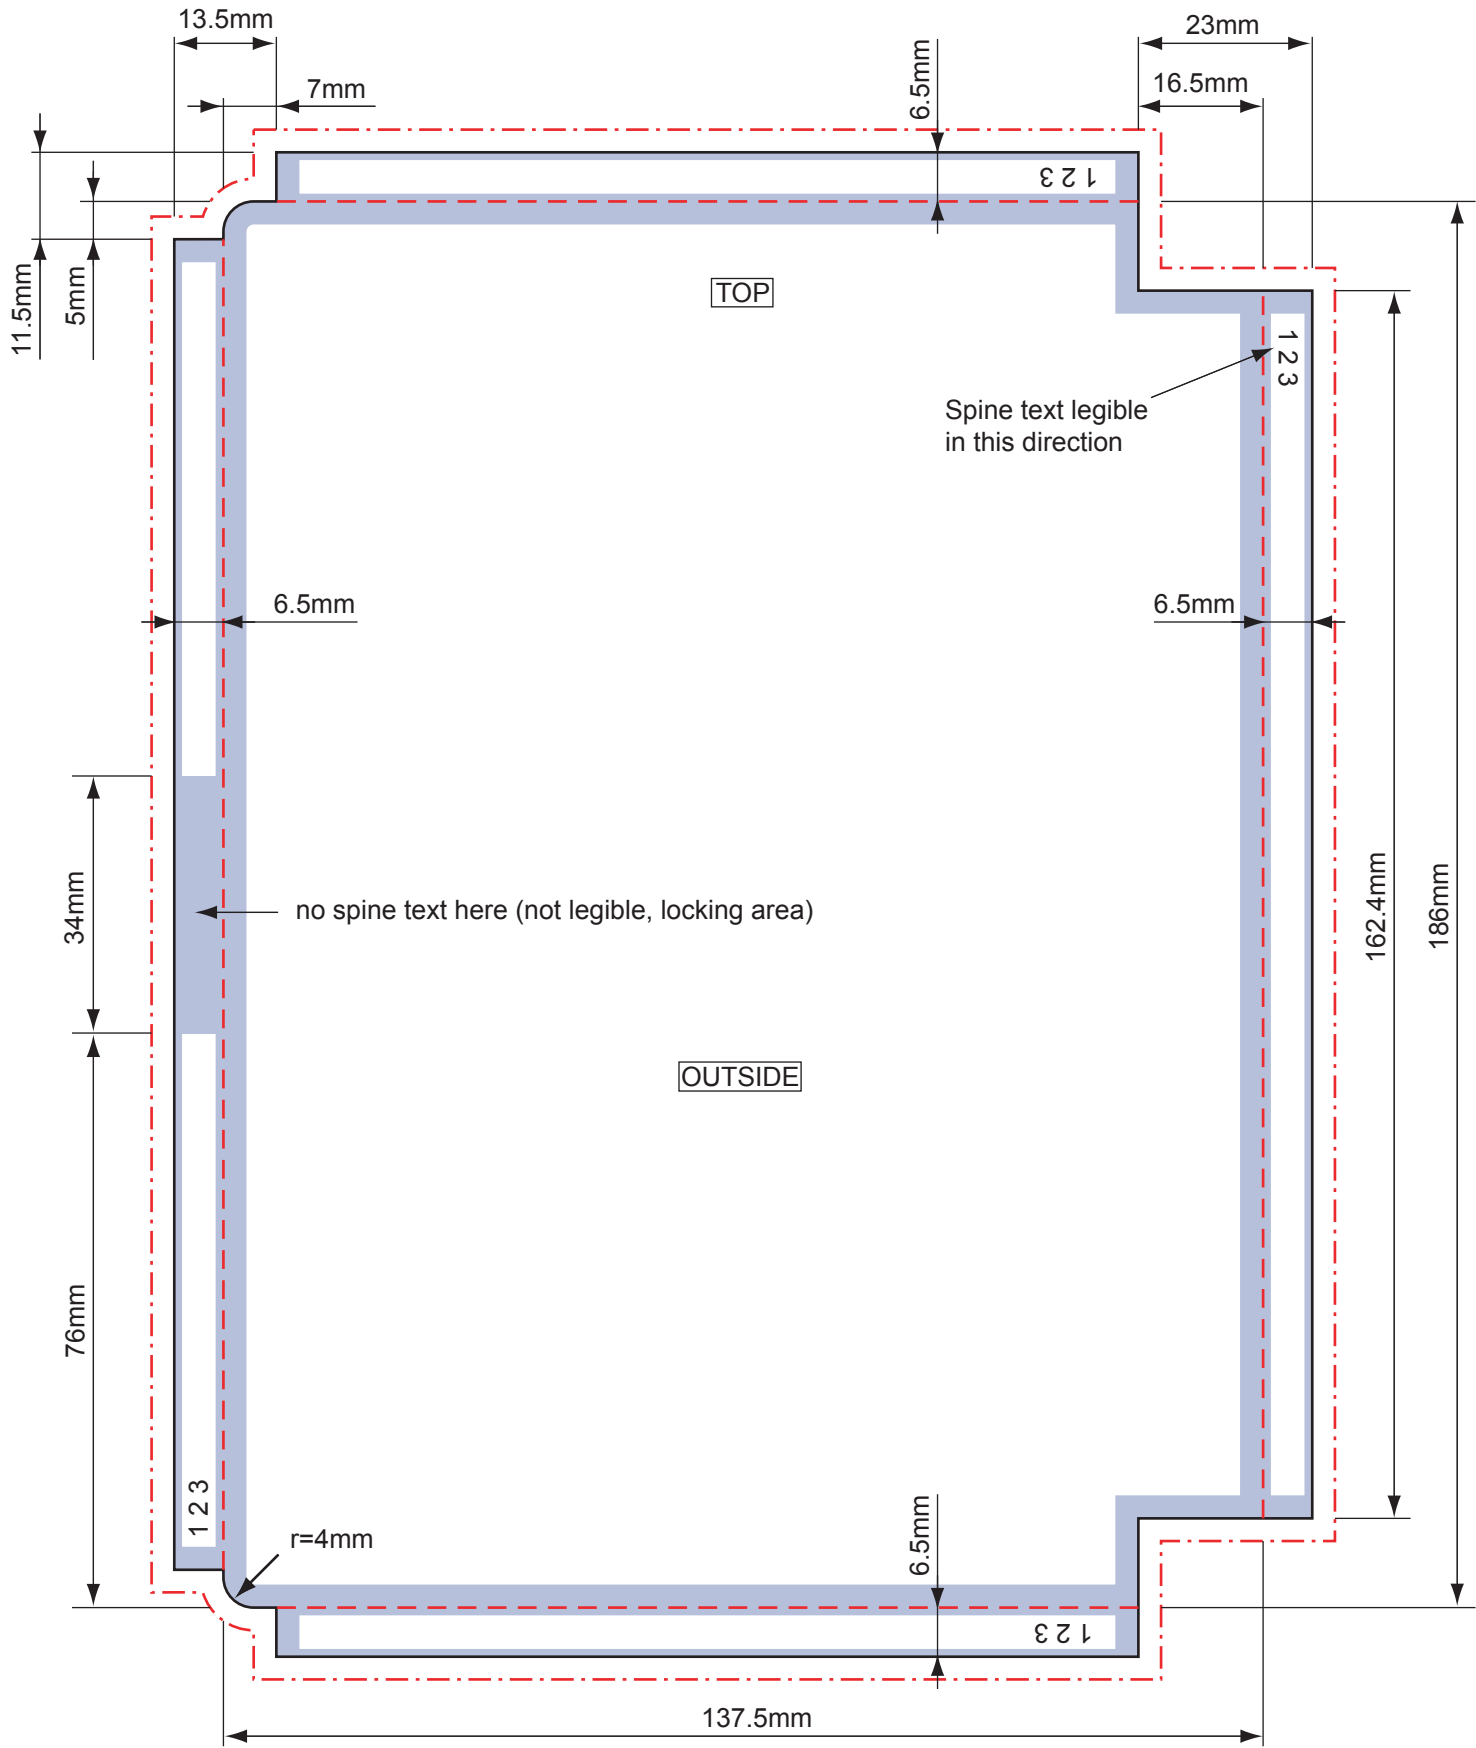

Super Jewel Box Rear Inlay - Large/King

Further artwork specs and submission guidelines are available for download from our website at: http://www.4bmartinvest.co.uk/resources/artwork_specs.htm

Key	
	3mm bleed
	3mm no type margin
	Fold line/perforation

Note: "No type margin" on spines is 1mm. When printed, diagram may not be to size.