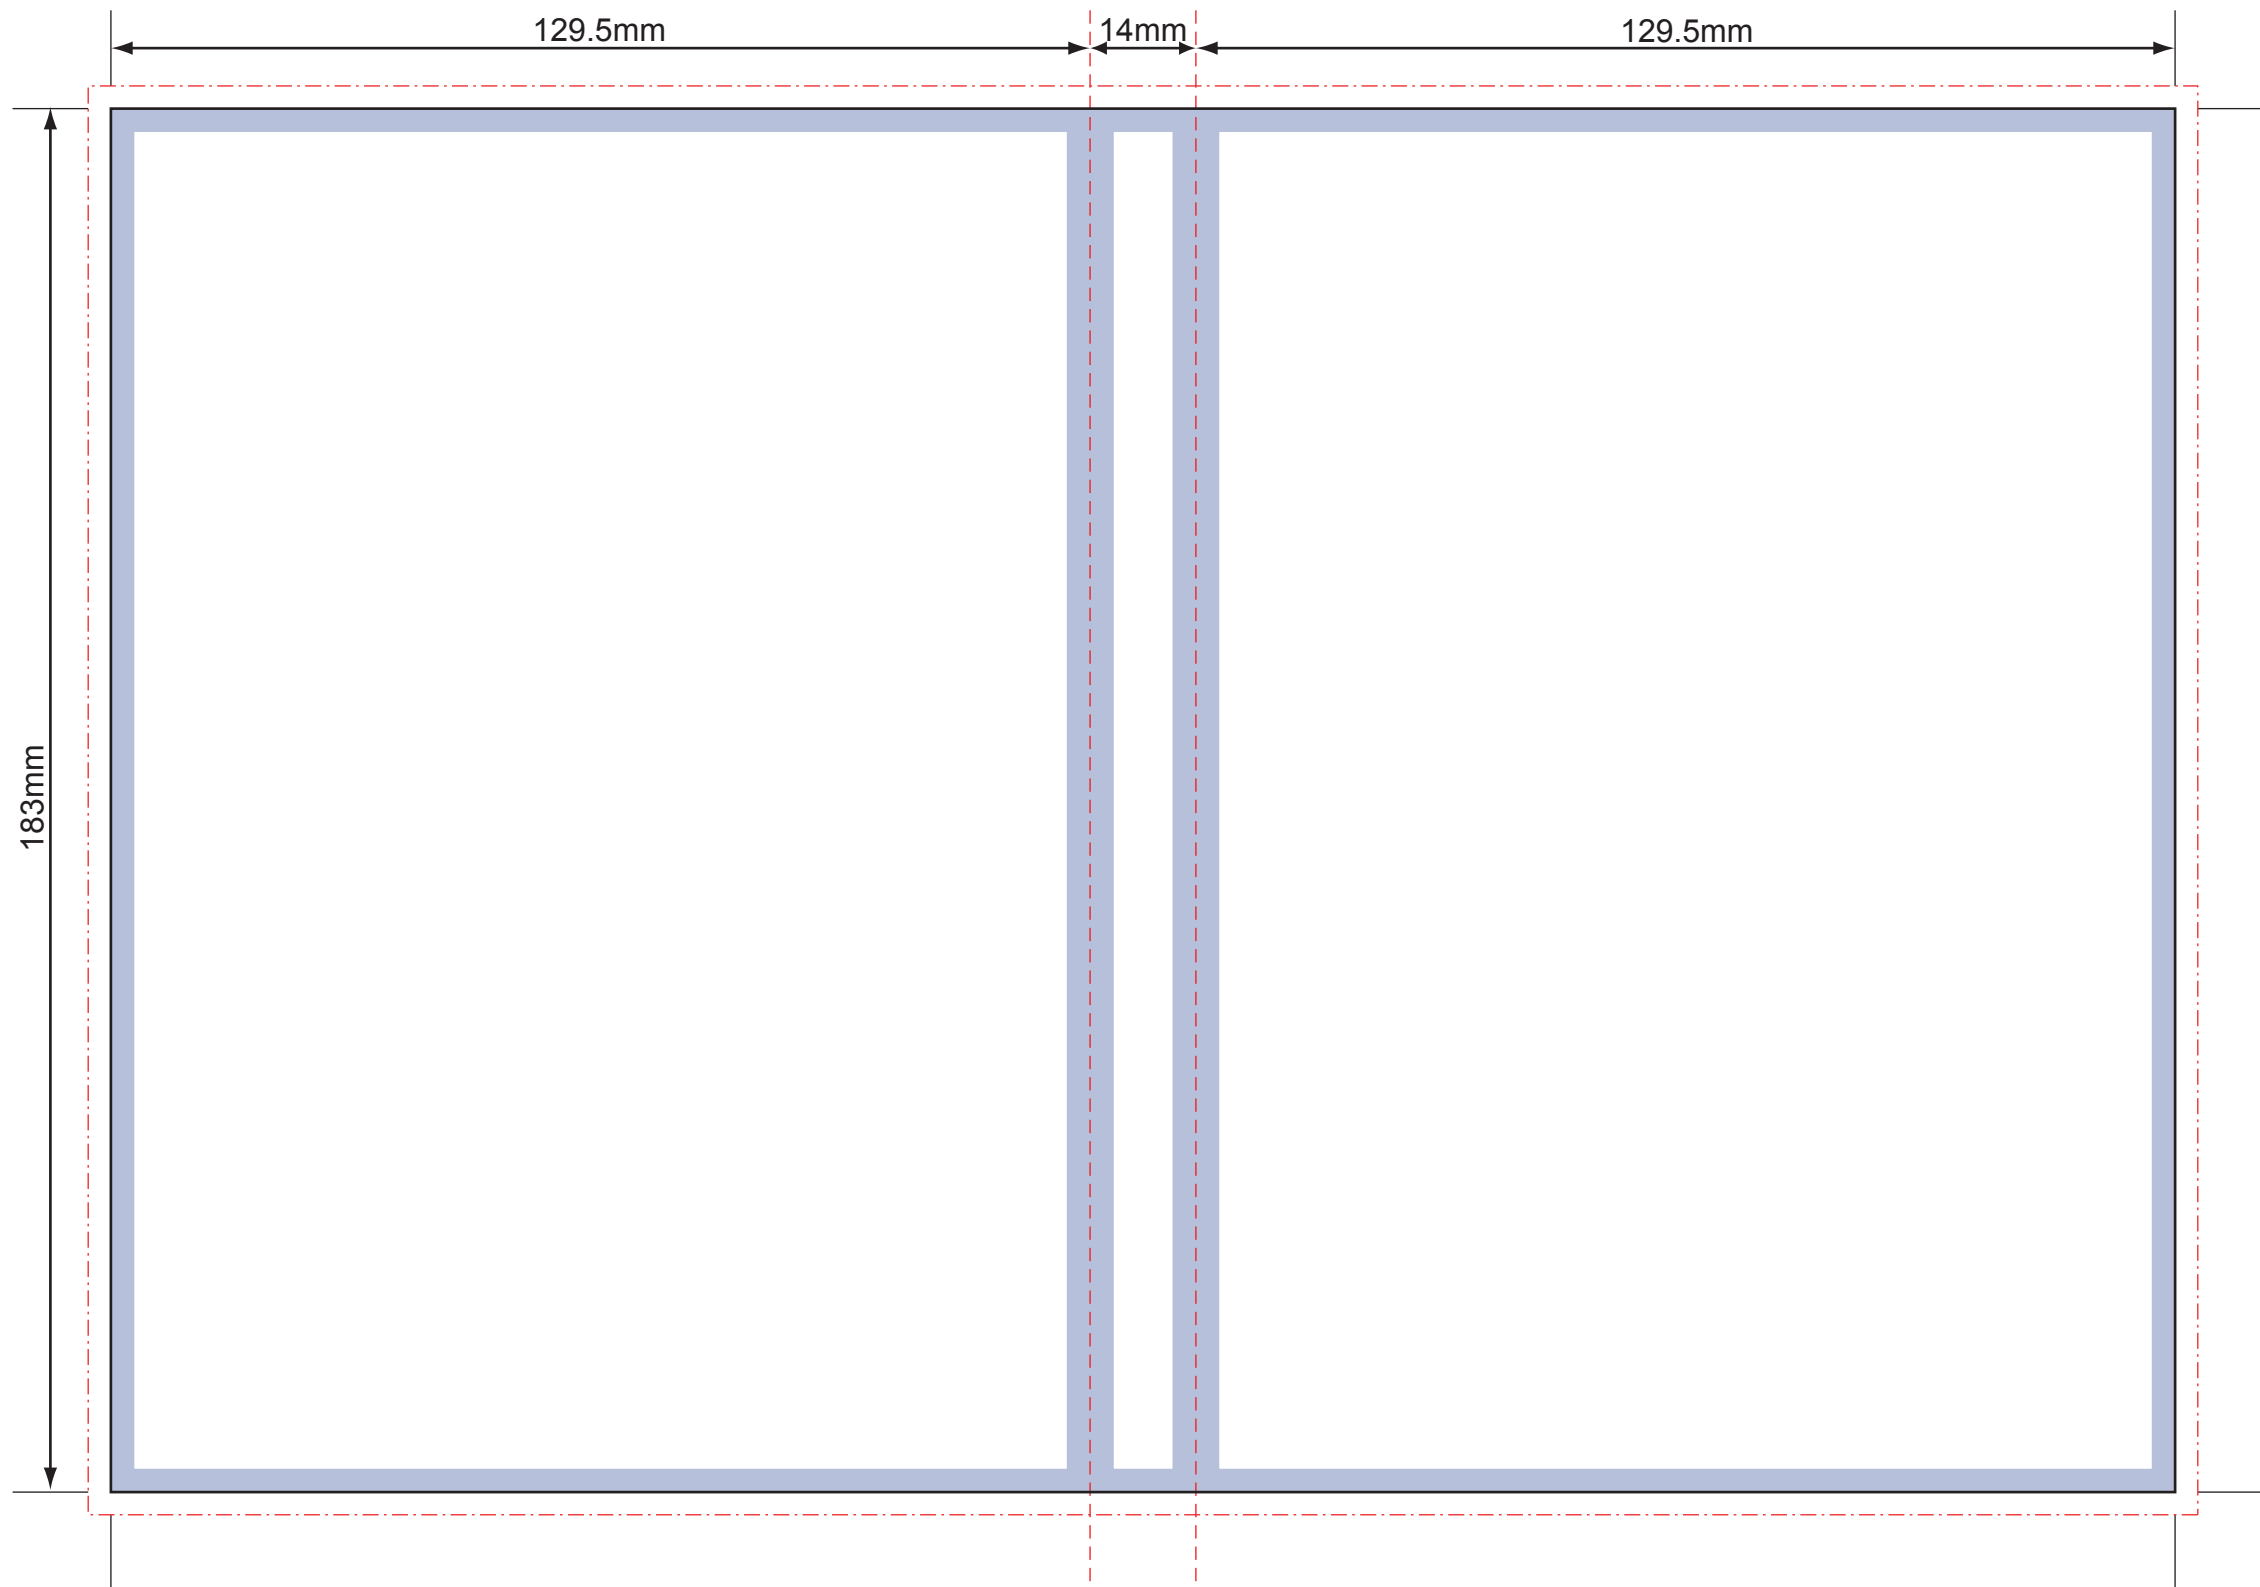

## Key

-  3mm bleed
-  3mm no type margin
-  Fold line/perforation

*Note: When printed, diagram may not be to size.*