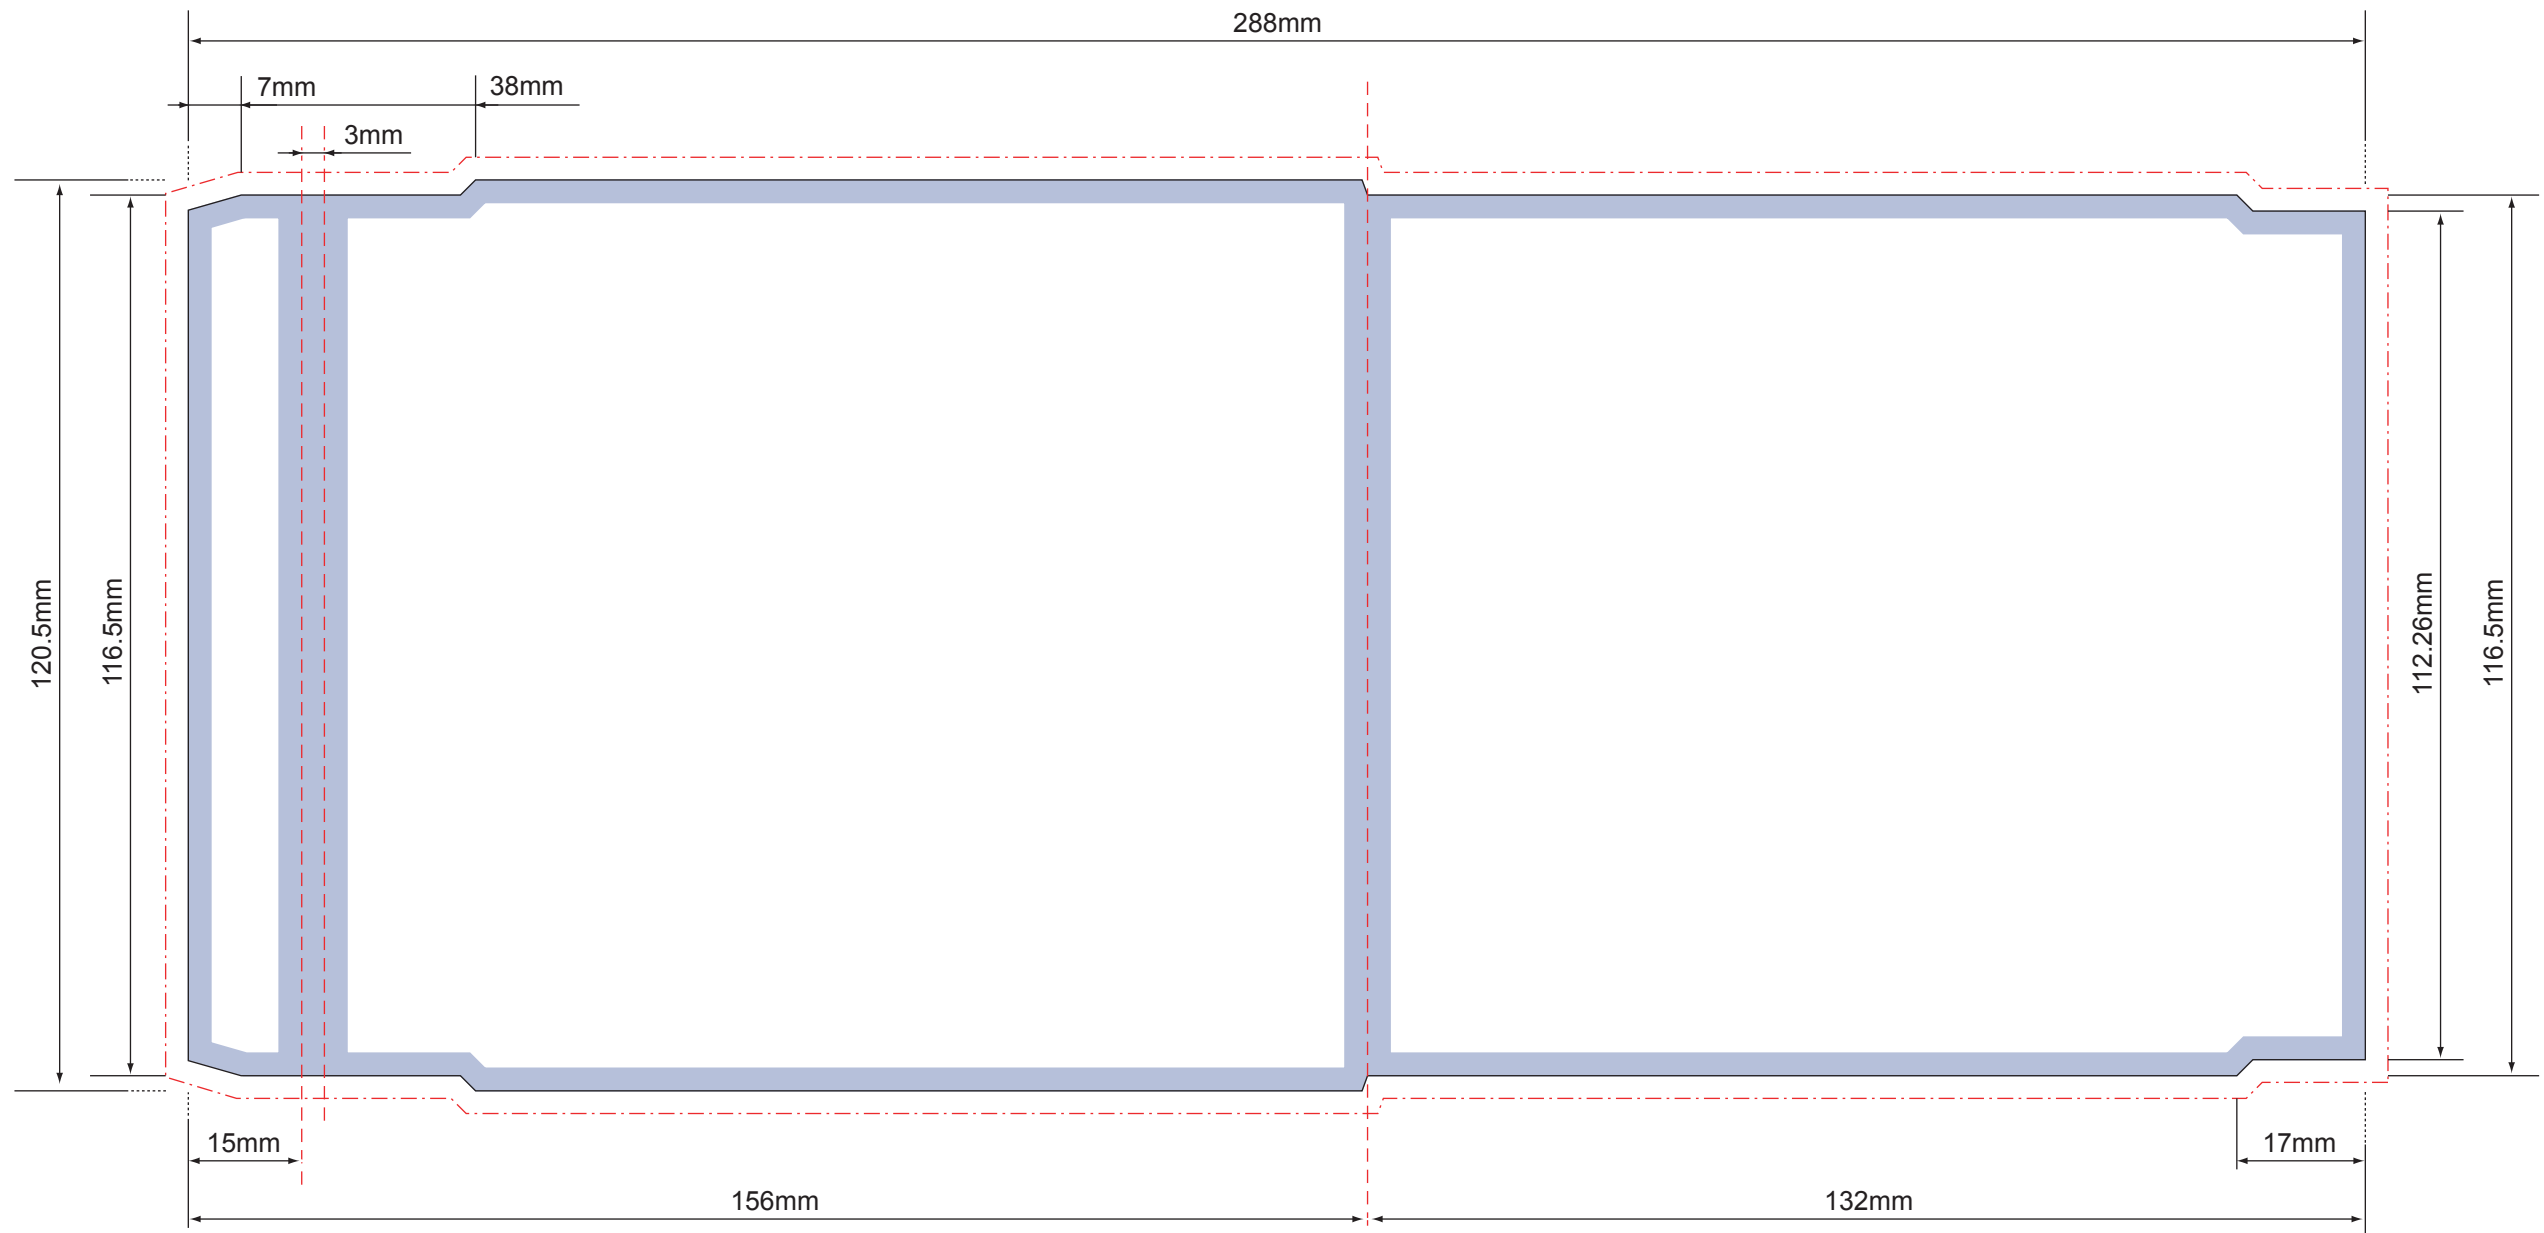

Slimline Jewel Case Insert (J-Card)

Further artwork specs and submission guidelines are available for download from our website at: http://www.4bmartinvest.co.uk/resources/artwork_specs.htm

Key	
	3mm bleed
	3mm no type margin
	Fold line/perforation

Note: When printed, diagram may not be to size.