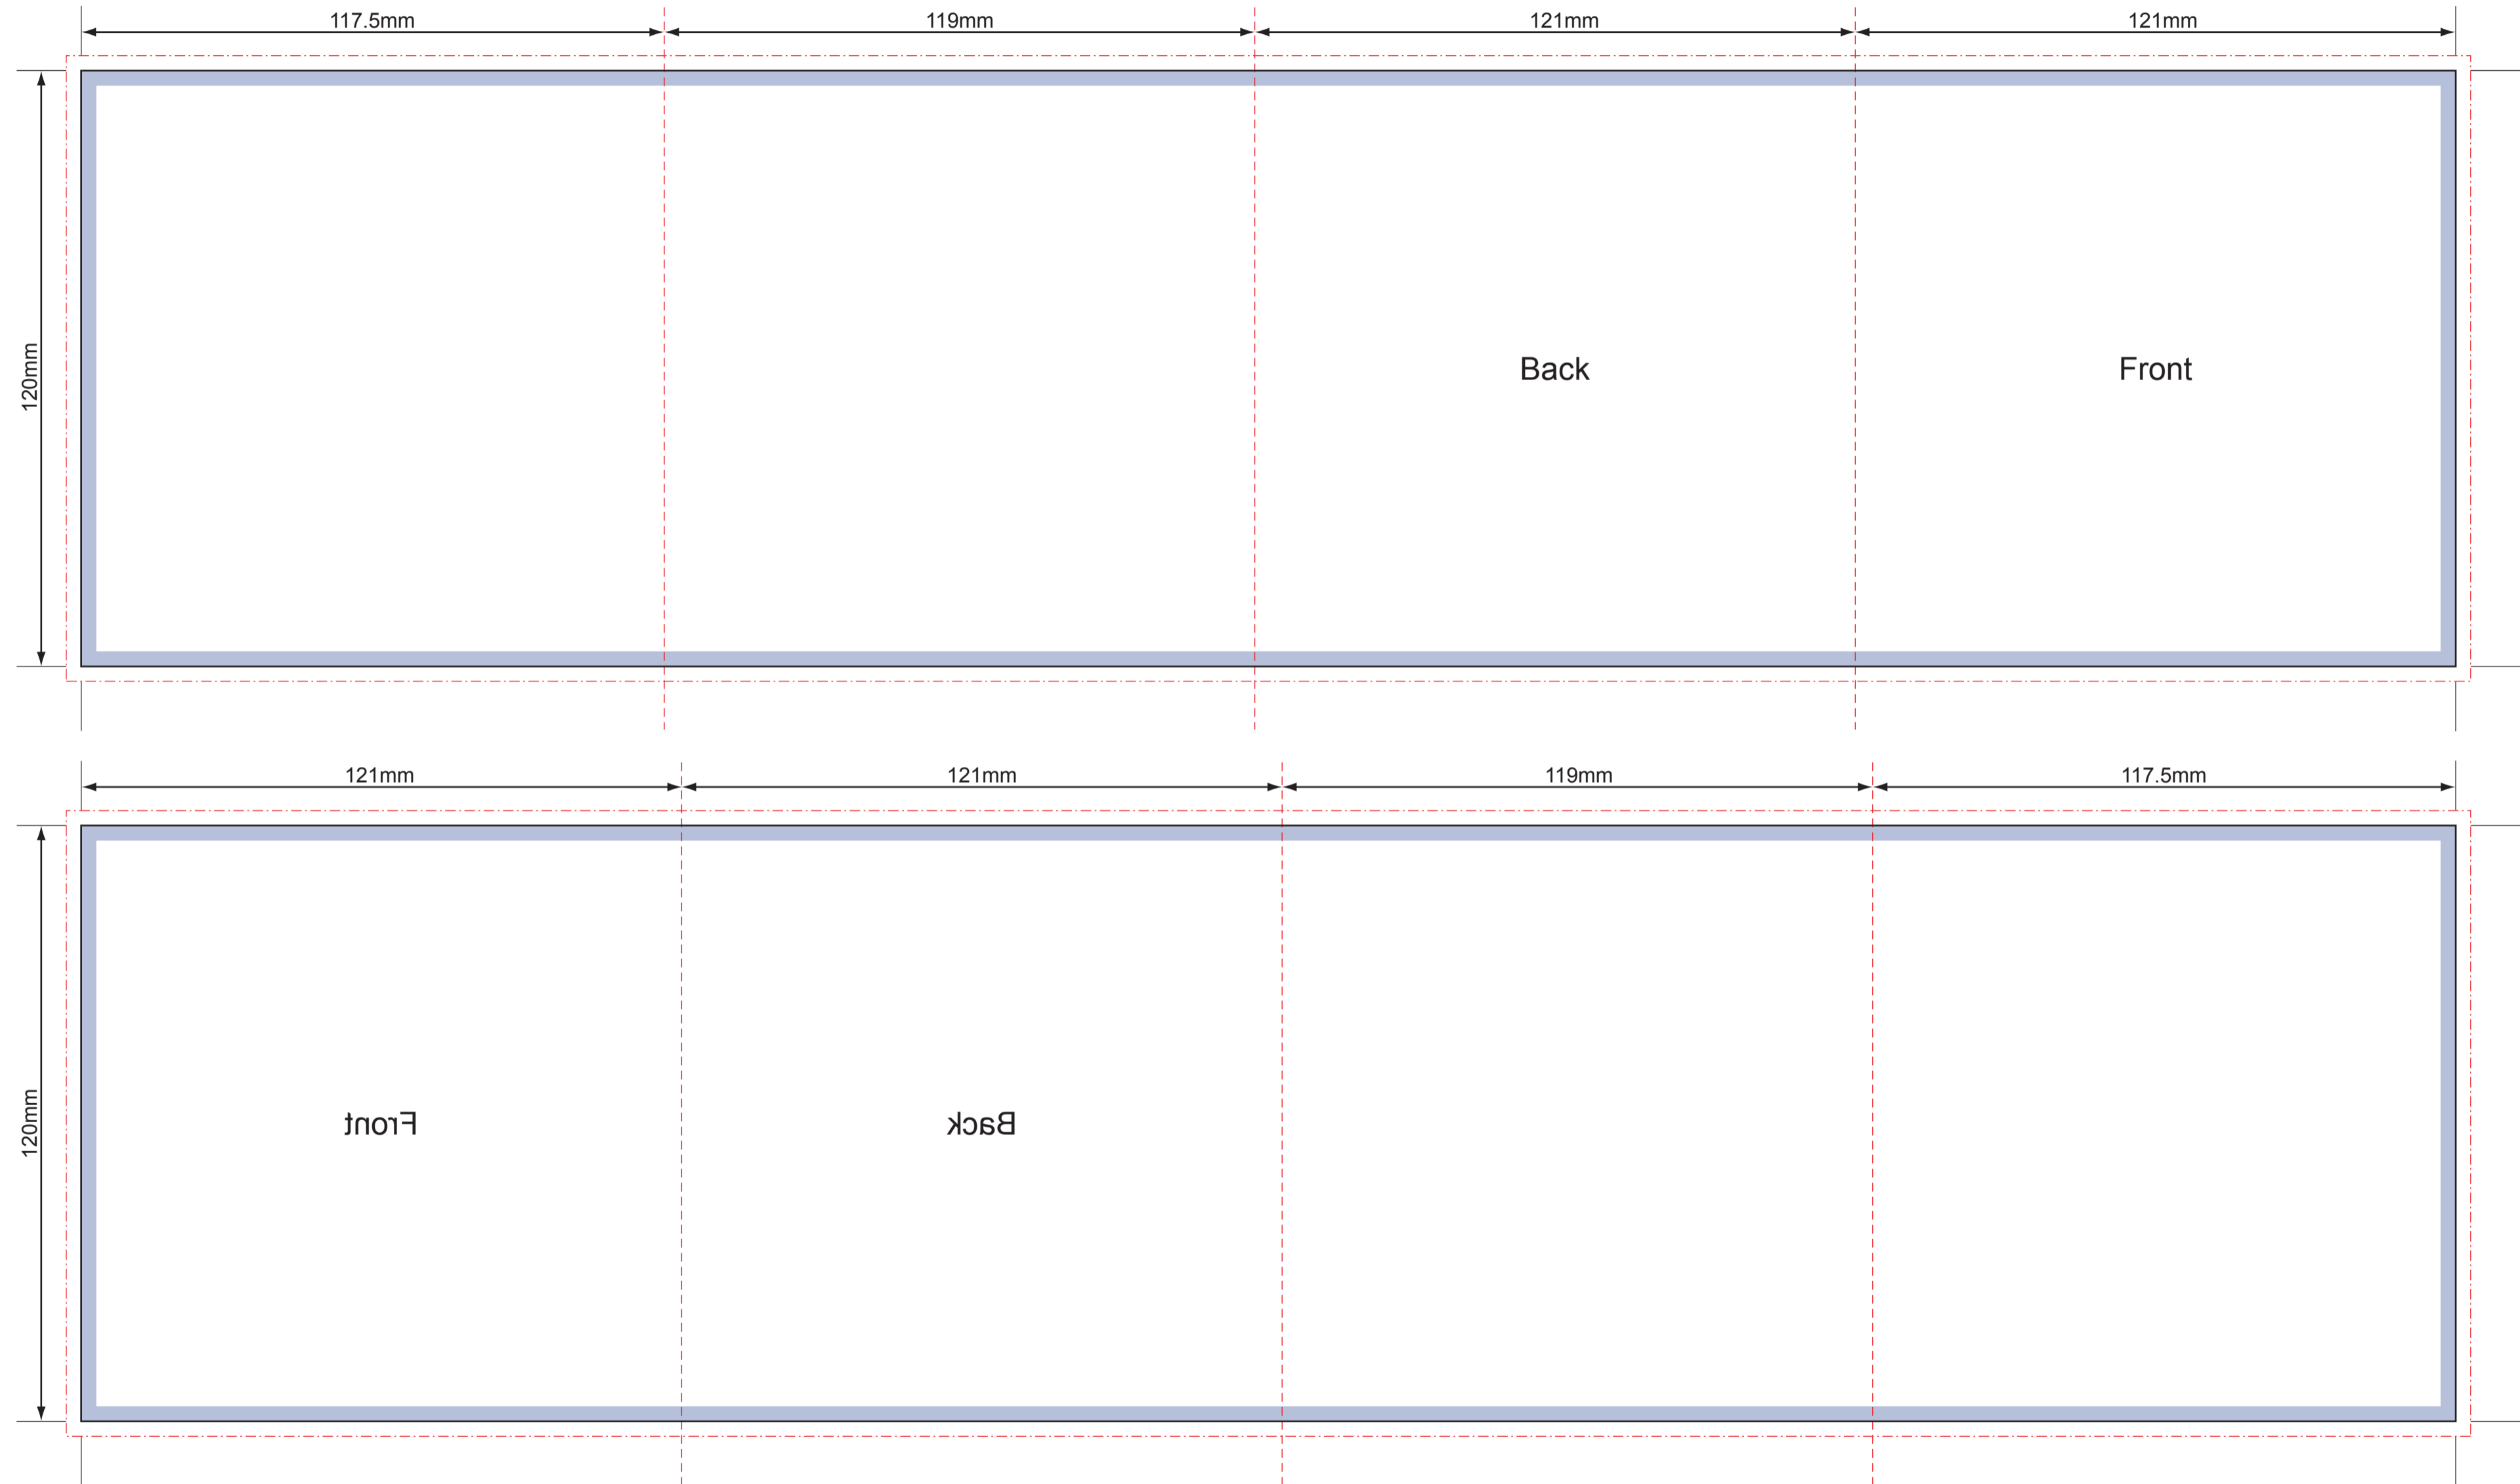

Jewel Case Roll Fold Booklet (8pp)

Further artwork specs and submission guidelines are available for download from our website at: http://www.4bmartinvest.co.uk/resources/artwork_specs.htm

Key	
	3mm bleed
	3mm no type margin
	Fold line/perforation

Note: When printed, diagram may not be to size.