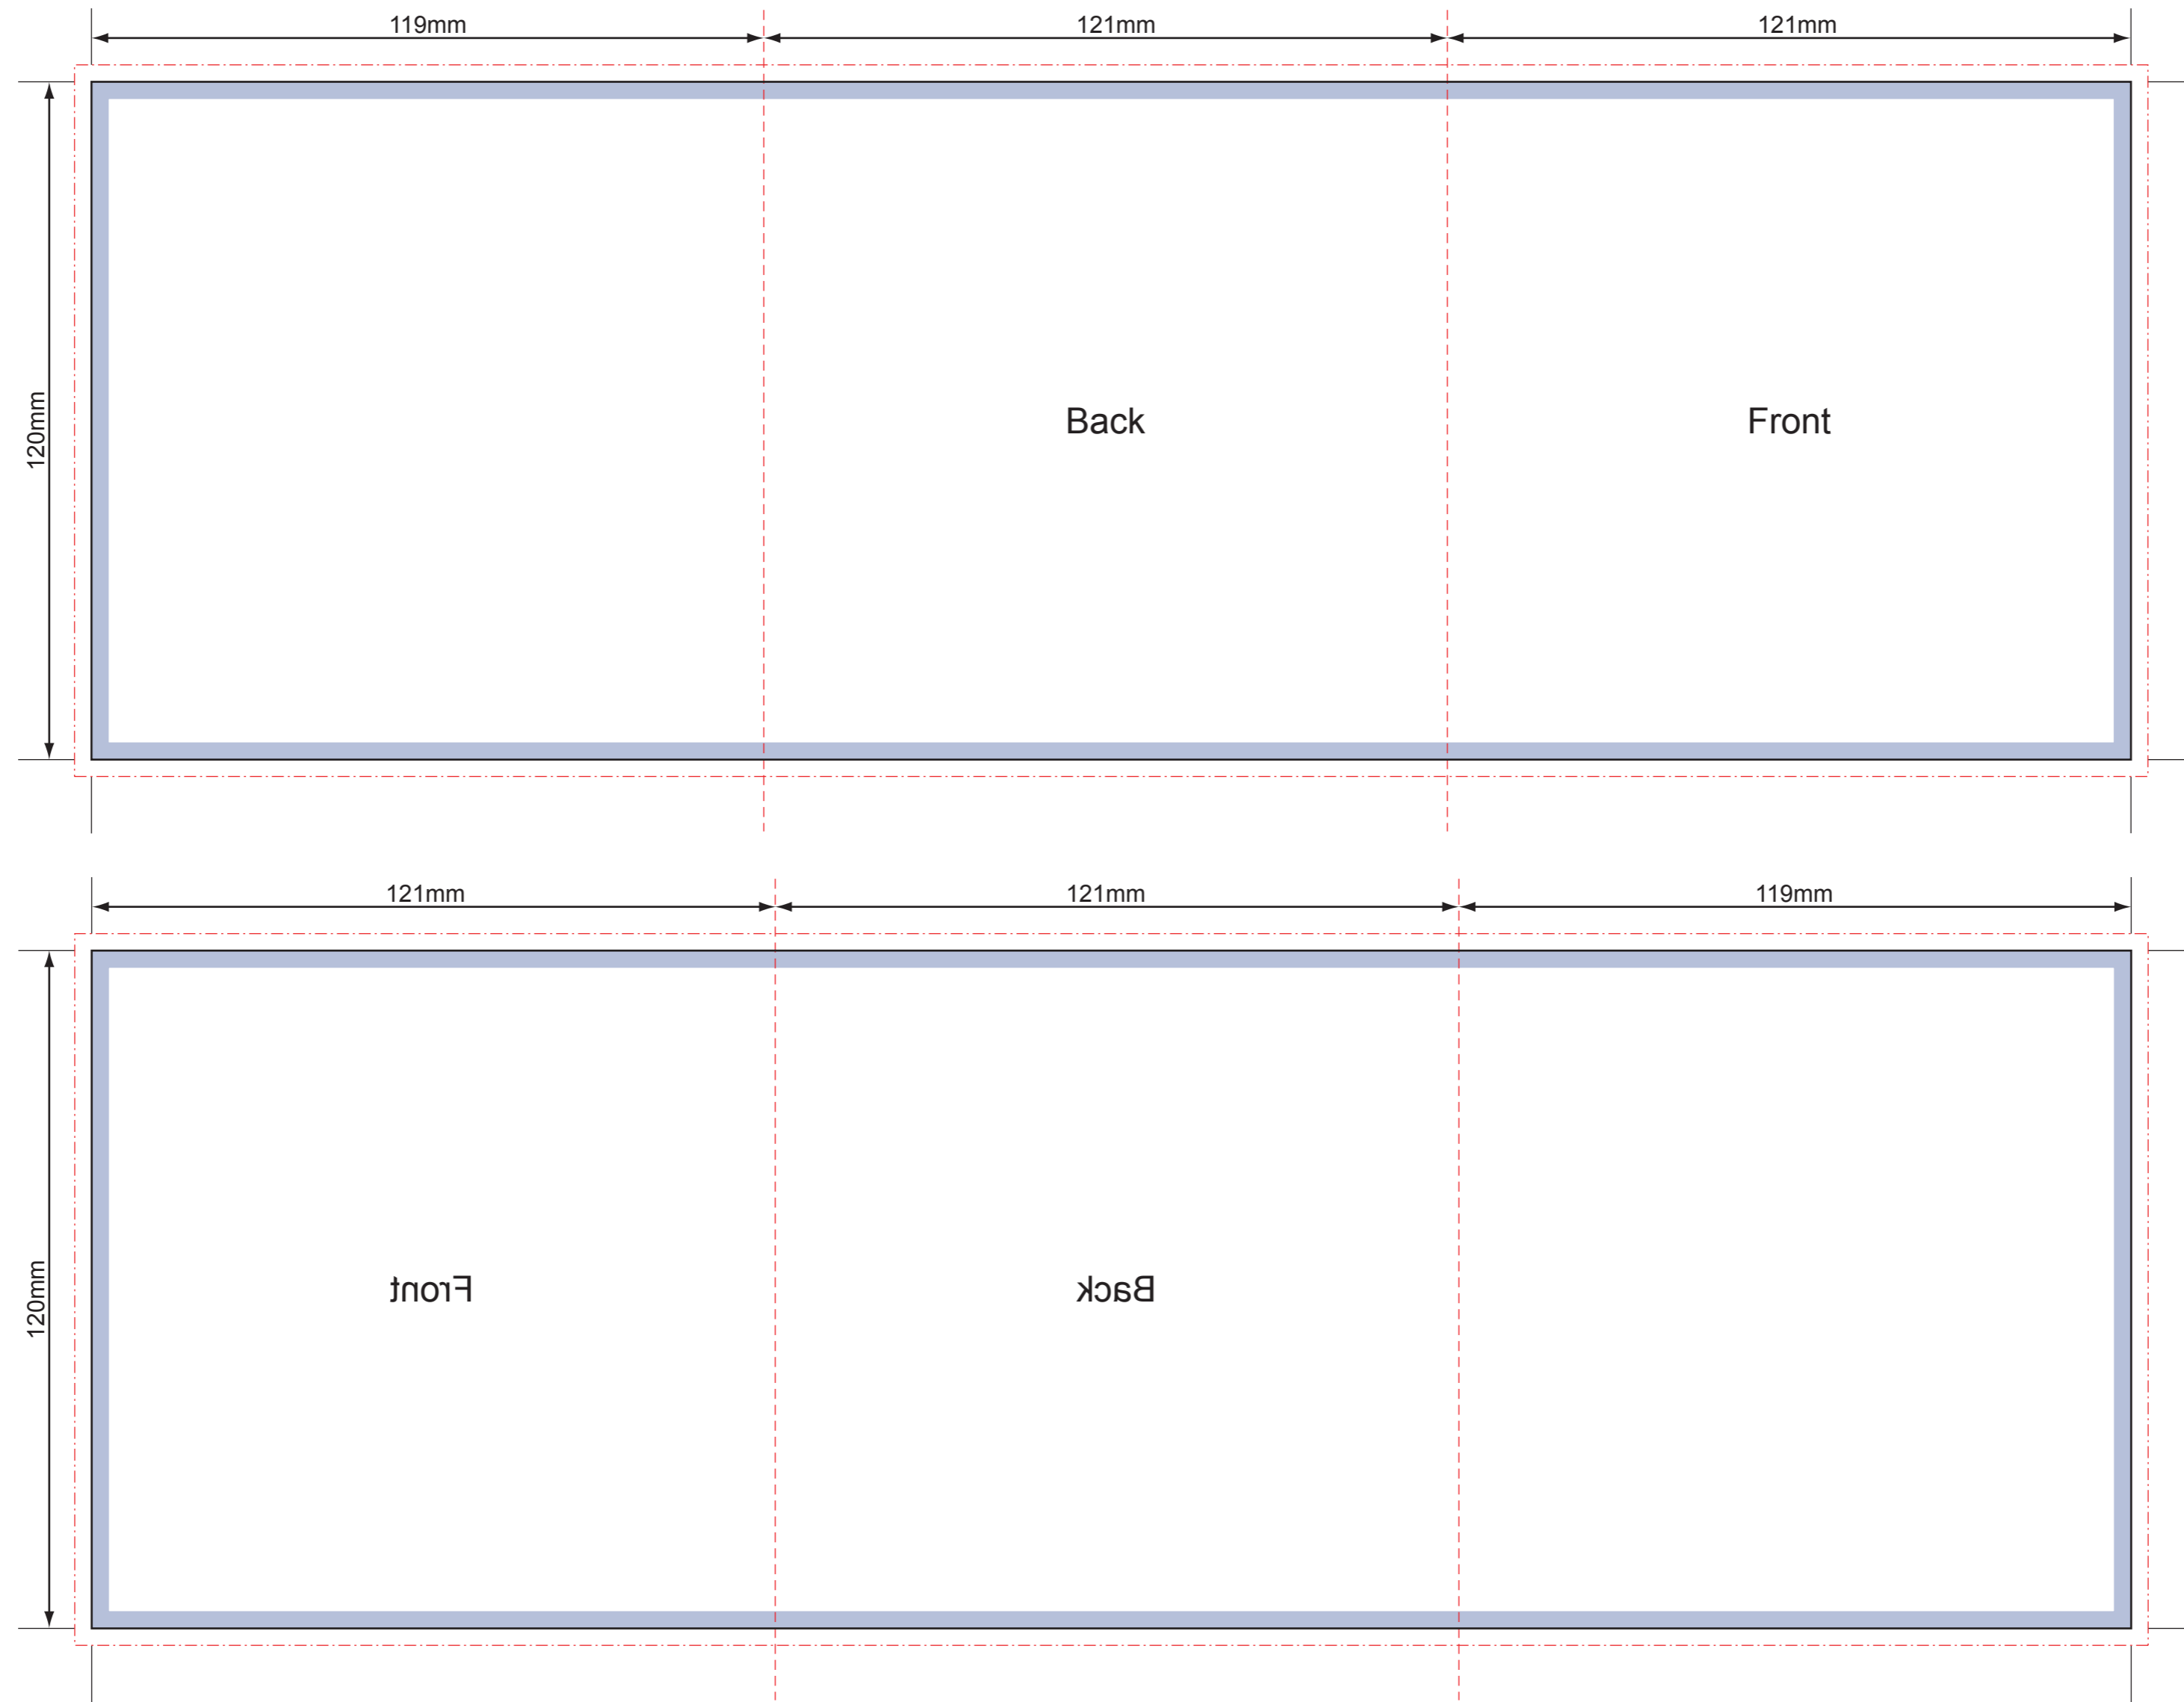

Jewel Case Roll Fold Booklet (6pp)

Further artwork specs and submission guidelines are available for download from our website at: http://www.4bmartinvest.co.uk/resources/artwork_specs.htm

Key	
	3mm bleed
	3mm no type margin
	Fold line/perforation

Note: When printed, diagram may not be to size.