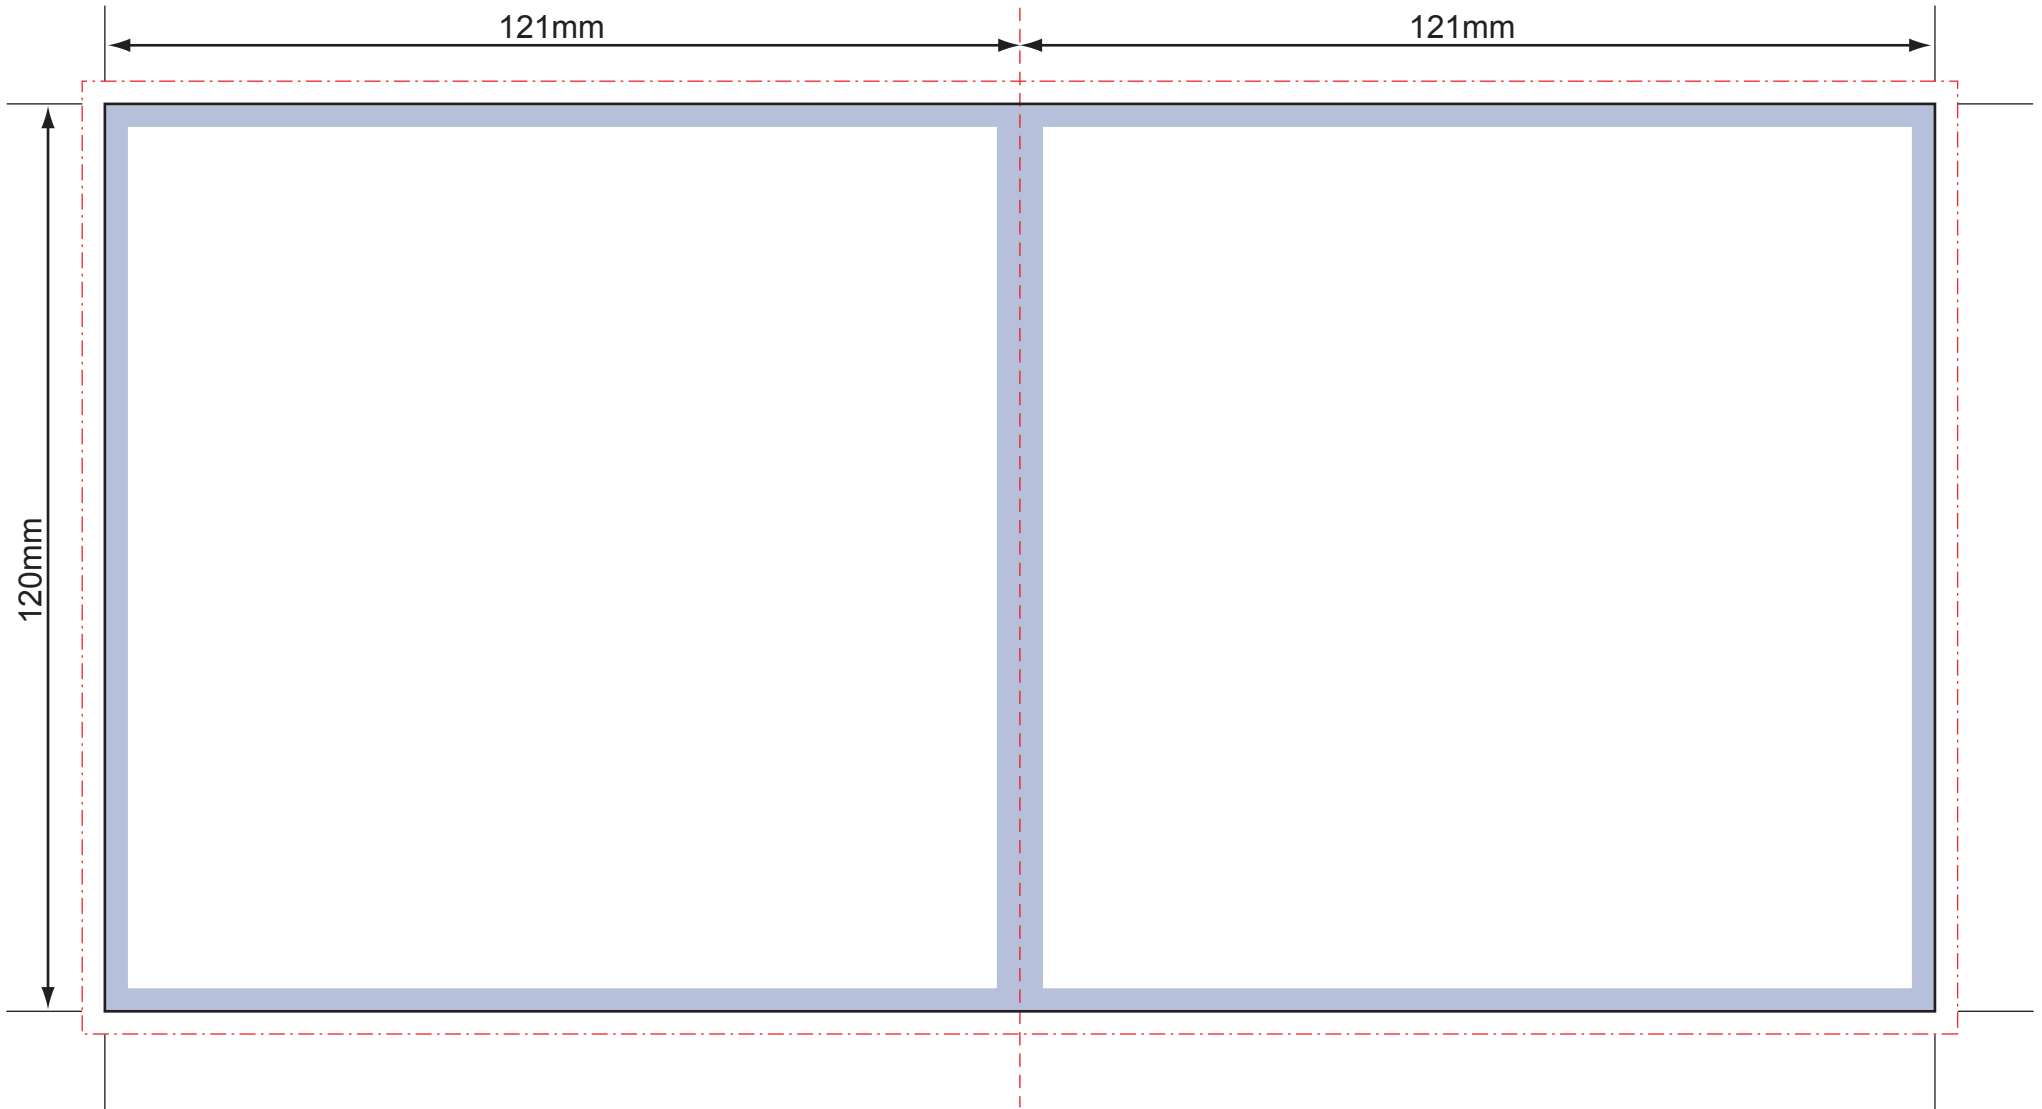

Jewel Case Booklet (4pp)

Further artwork specs and submission guidelines are available for download from our website at: http://www.4bmartinvest.co.uk/resources/artwork_specs.htm

Key

-  3mm bleed
-  3mm no type margin
-  Fold line/perforation

Note: When printed, diagram may not be to size.