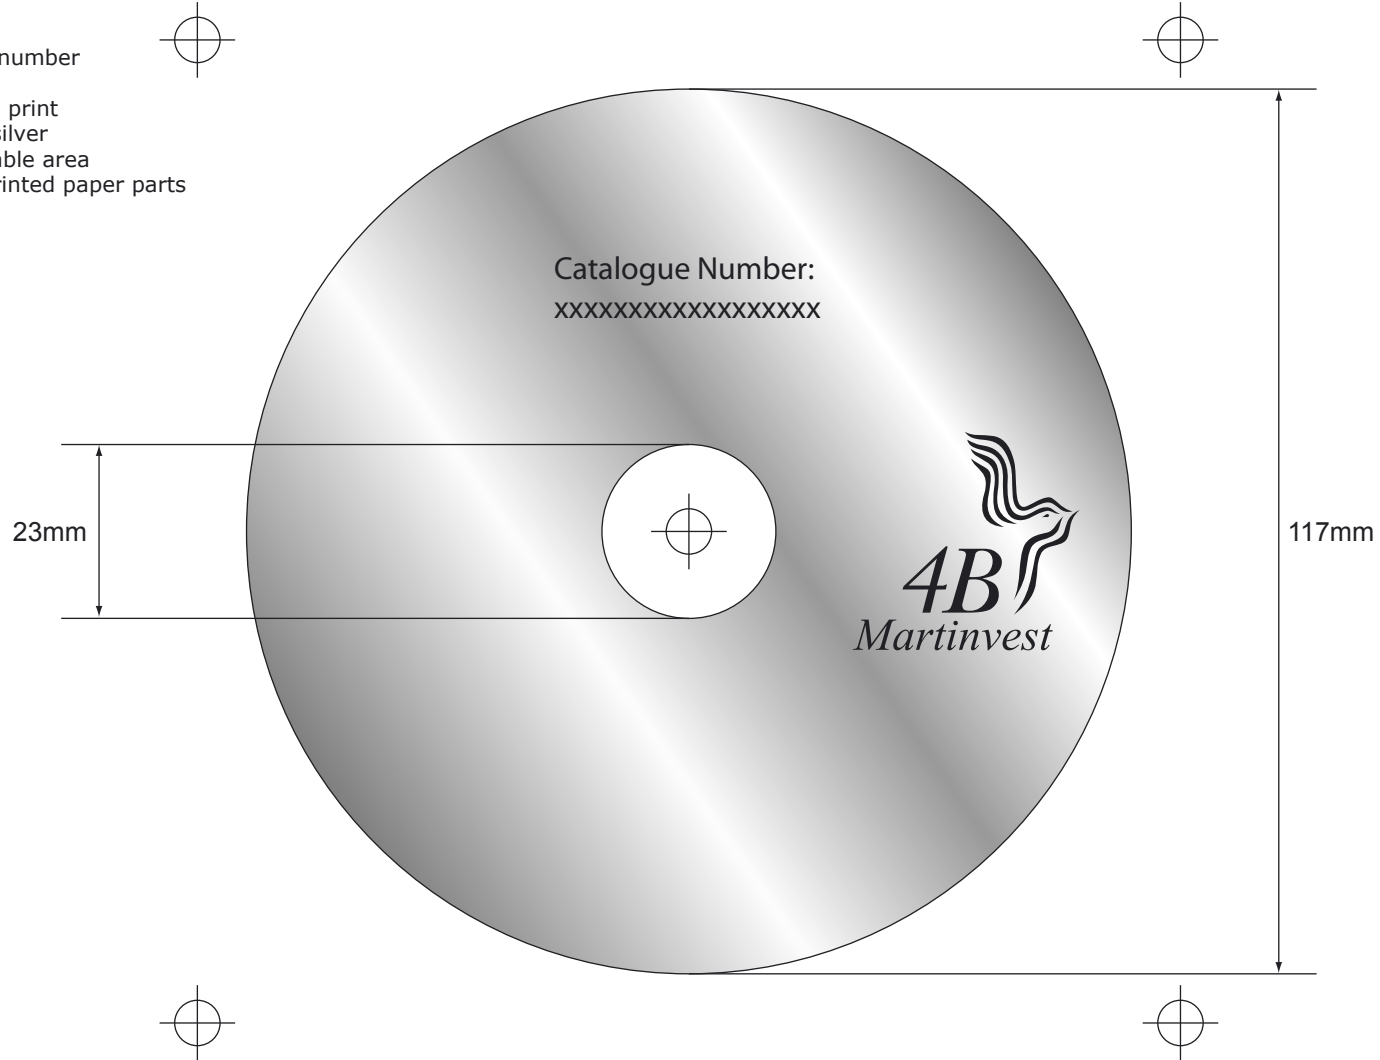

DVD-ROM Print Spec (12cm) - Offset Print

Further artwork specs and submission guidelines are available for download from our website at: http://www.4bmartinvest.co.uk/resources/artwork_specs.htm

Catalogue Number:

- All pressed discs require a catalogue number
- Up to 30 alpha-numeric characters
- At least 4pt positive and 5pt negative print
- Can be reversed out to show mirror/silver
- Can be placed anywhere within printable area
- Same number must appear on any printed paper parts

Key

	Printable area
--	----------------

Note: When printed, diagram may not be to size.