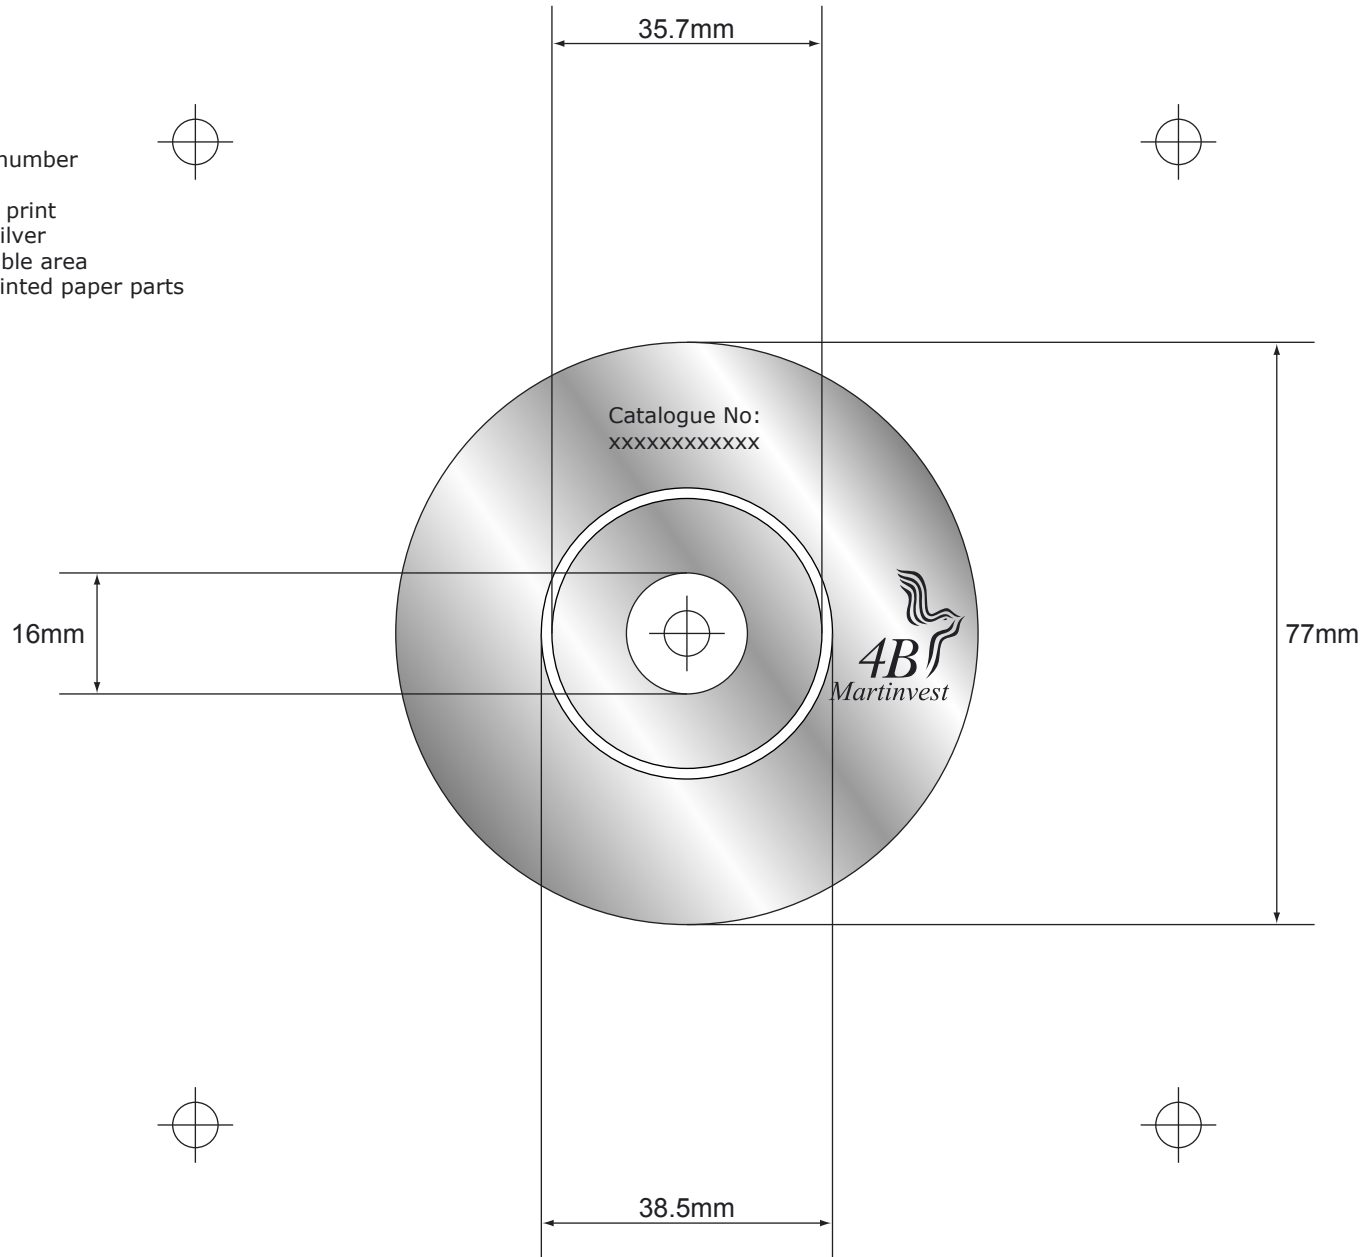

CD-ROM Print Spec (8cm) - Offset & Screen Print

Further artwork specs and submission guidelines are available for download from our website at: http://www.4bmartinvest.co.uk/resources/artwork_specs.htm

Catalogue Number:

- All pressed discs require a catalogue number
- Up to 30 alpha-numeric characters
- At least 4pt positive and 5pt negative print
- Can be reversed out to show mirror/silver
- Can be placed anywhere within printable area
- Same number must appear on any printed paper parts

Key

 Printable area

Note: When printed, diagram may not be to size.