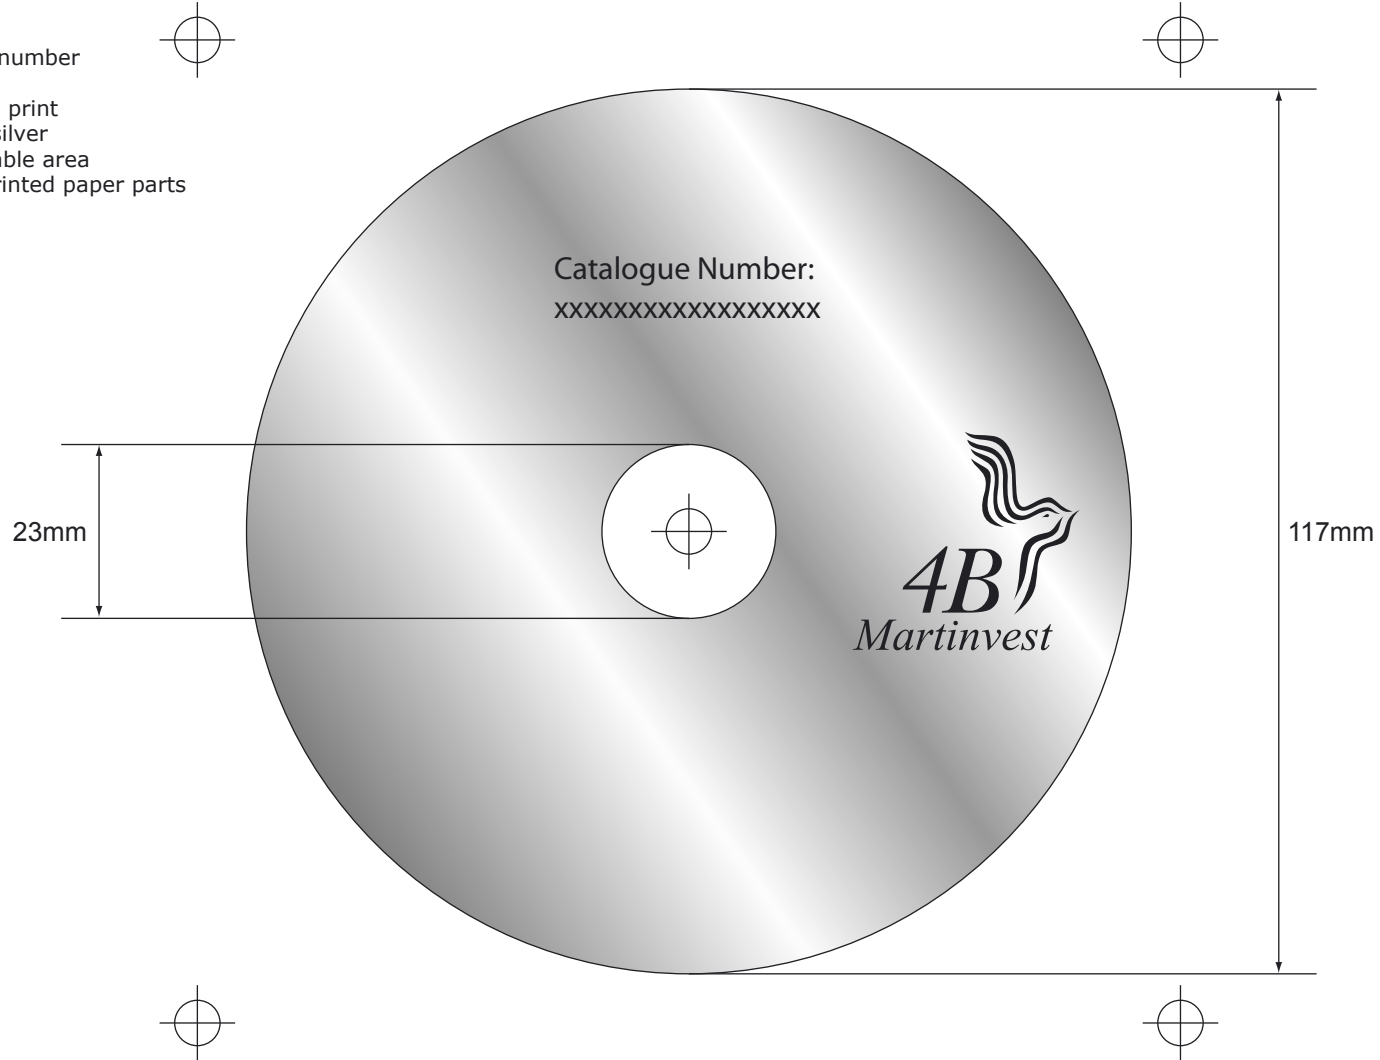

CD-ROM Print Spec (12cm) - Offset & Screen Print

Further artwork specs and submission guidelines are available for download from our website at: http://www.4bmartinvest.co.uk/resources/artwork_specs.htm

Catalogue Number:

- All pressed discs require a catalogue number
- Up to 30 alpha-numeric characters
- At least 4pt positive and 5pt negative print
- Can be reversed out to show mirror/silver
- Can be placed anywhere within printable area
- Same number must appear on any printed paper parts

Key

 Printable area

Note: When printed, diagram may not be to size.