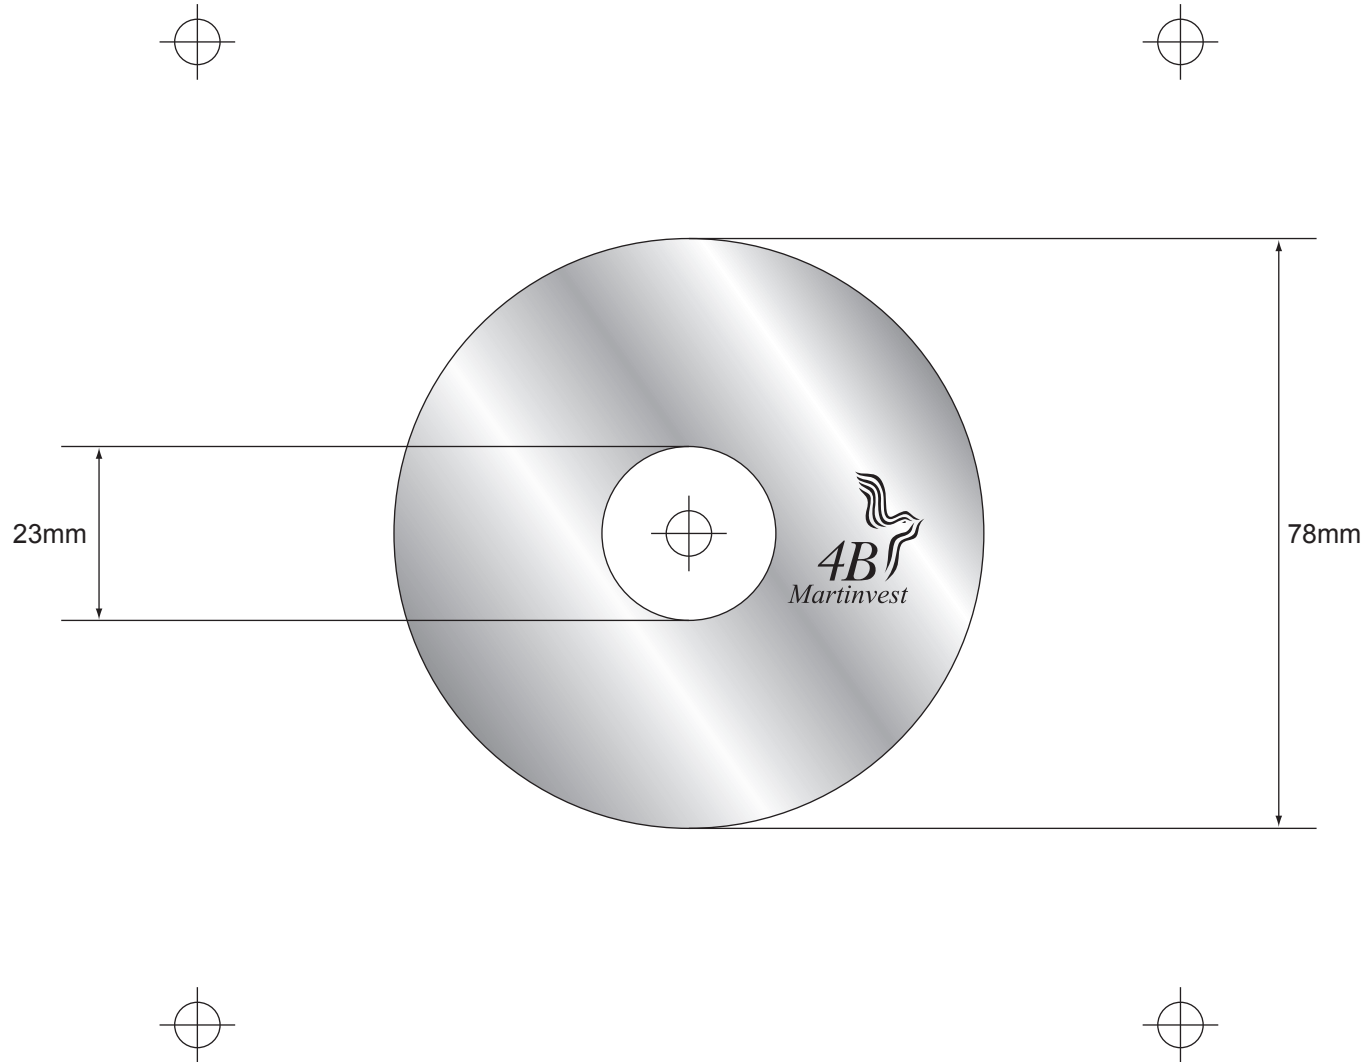

DVD+/-R Print Spec (8cm) - Screen Print

Further artwork specs and submission guidelines are available for download from our website at: http://www.4bmartinvest.co.uk/resources/artwork_specs.htm

Key

	Printable area
--	----------------

Note: When printed, diagram may not be to size.