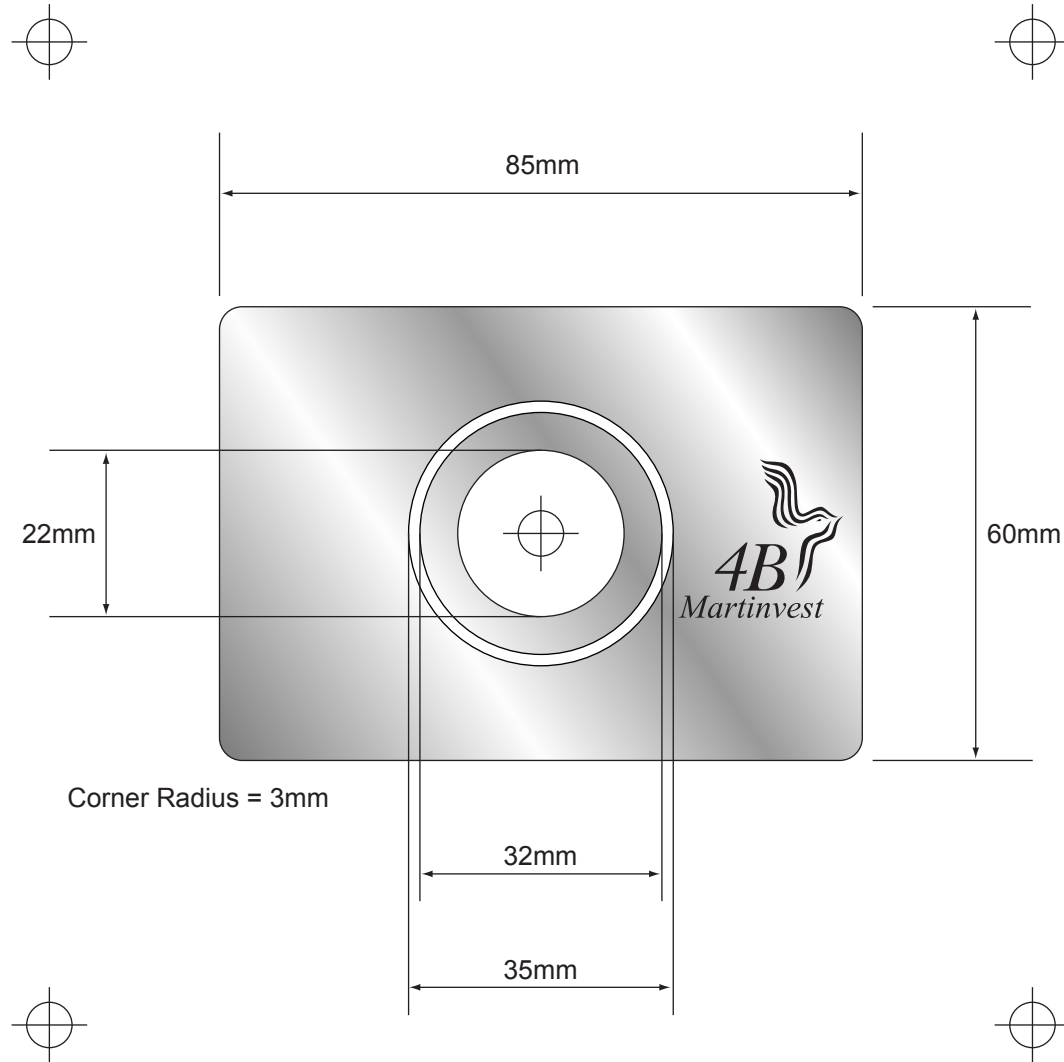

# Business Card CD-R Print Spec (50MB) - Inkjet Print

Further artwork specs and submission guidelines are available for download from our website at: [http://www.4bmartinvest.co.uk/resources/artwork\\_specs.htm](http://www.4bmartinvest.co.uk/resources/artwork_specs.htm)

*Note: When printed, diagram may not be to size.*