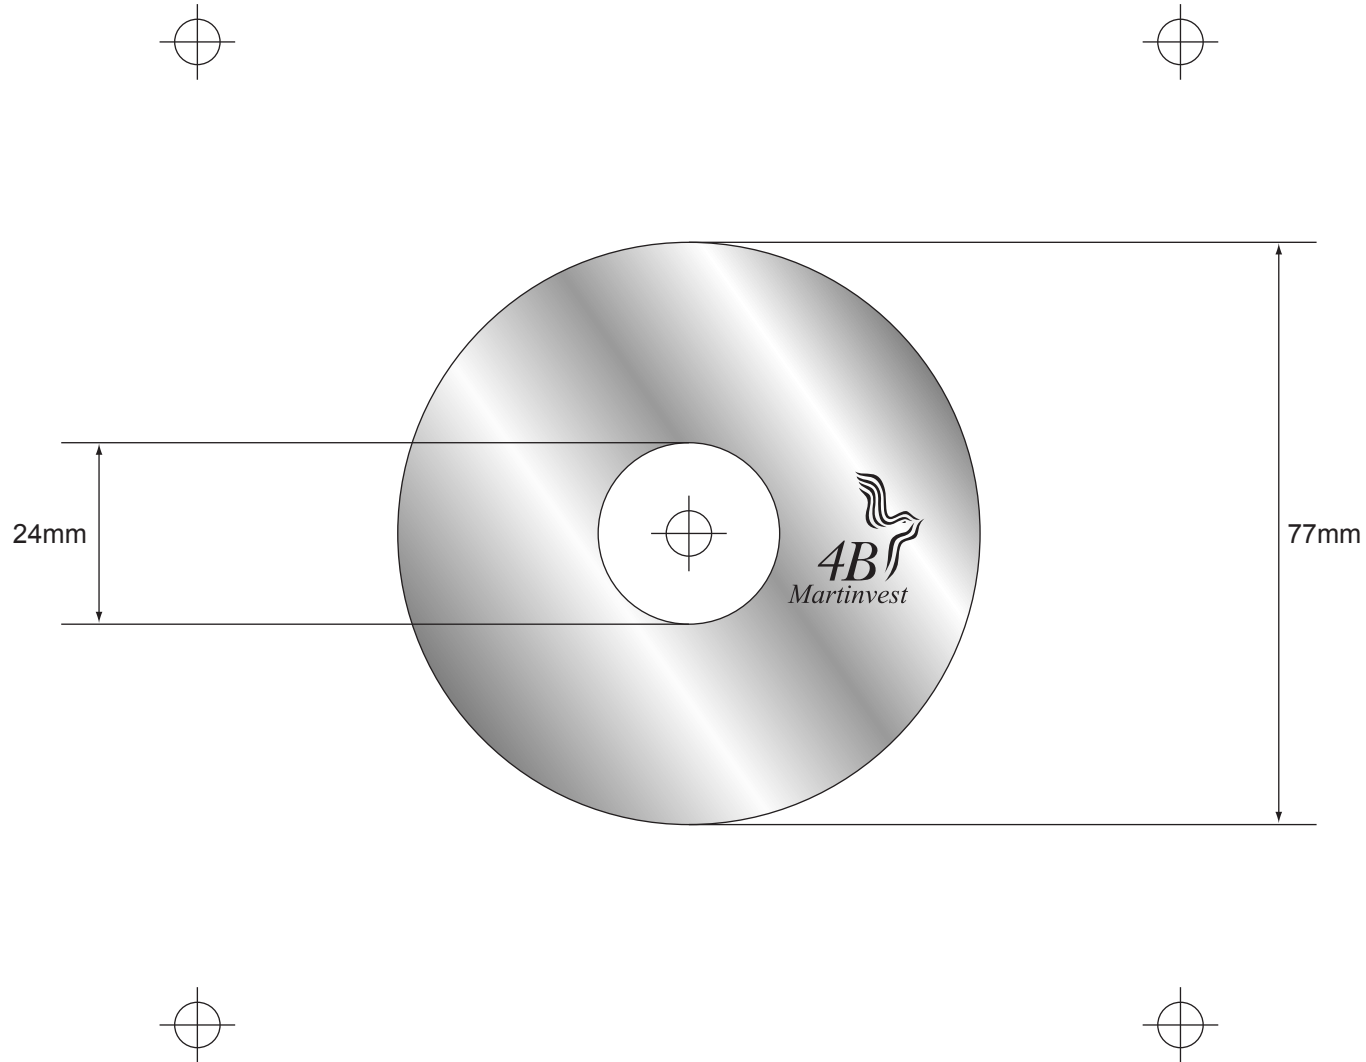

CD-R Print Spec (8cm) - Type B: Inkjet Print

Further artwork specs and submission guidelines are available for download from our website at: http://www.4bmartinvest.co.uk/resources/artwork_specs.htm

Key

| | |
|--|----------------|
| | Printable area |
|--|----------------|

Note: When printed, diagram may not be to size.