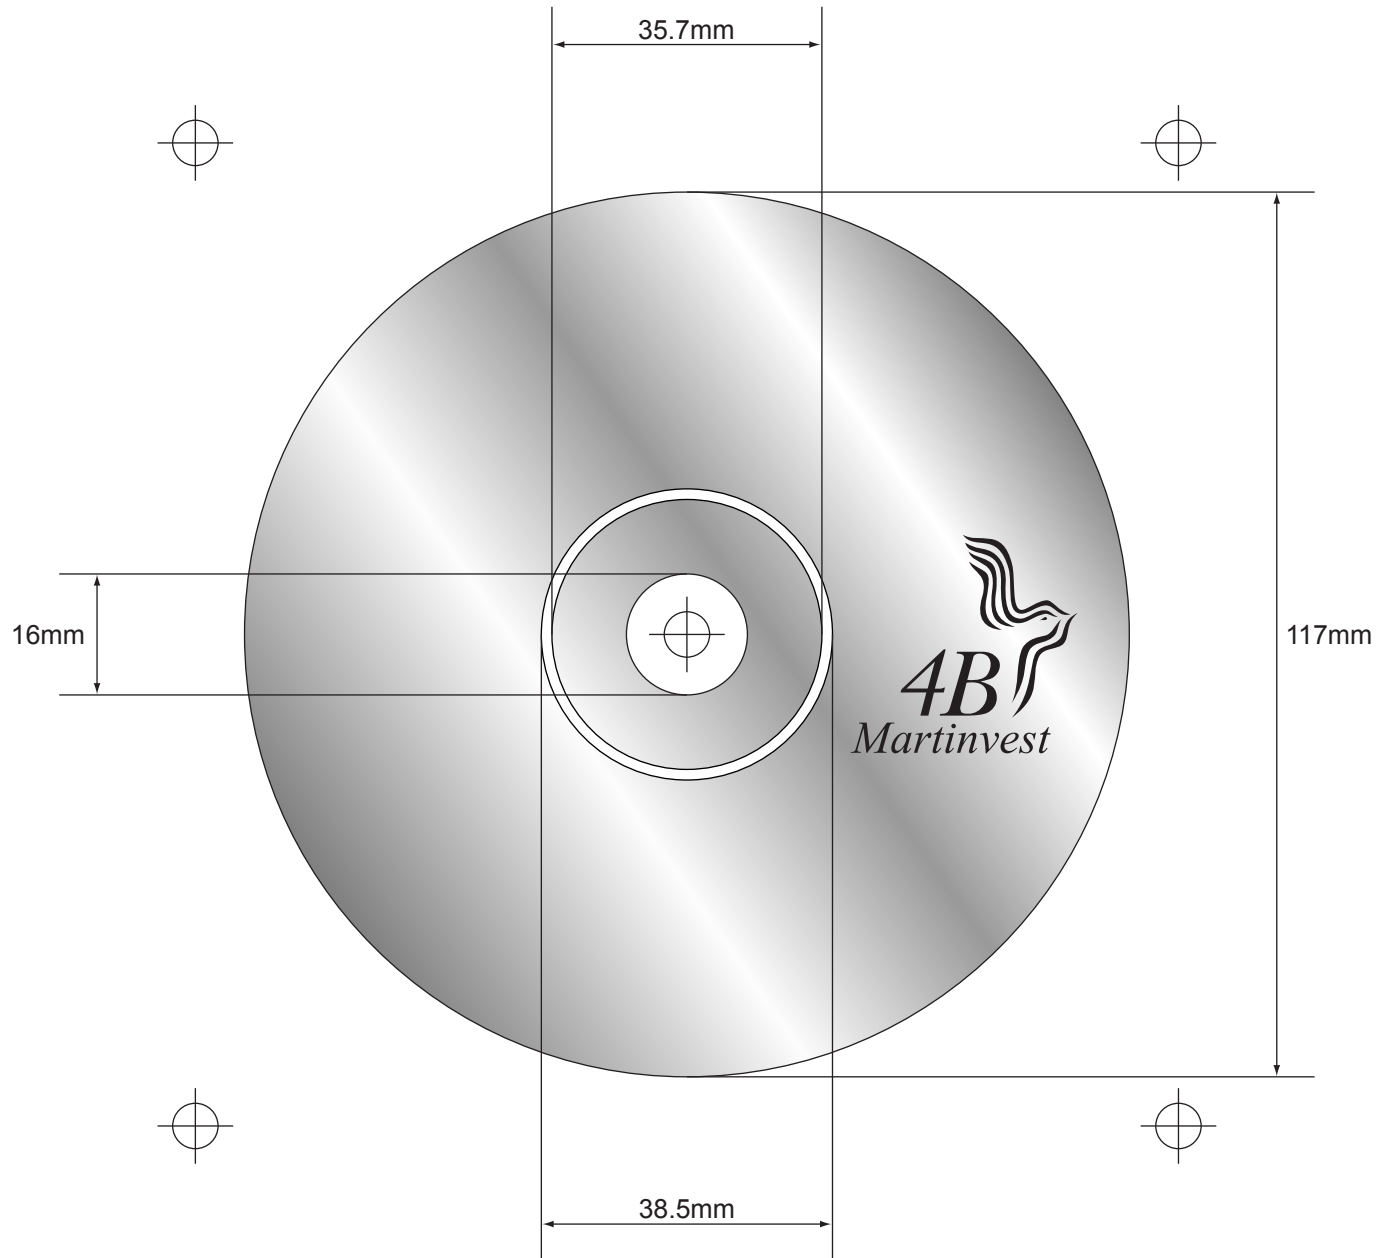

CD-R Print Spec (12cm) - Offset Print

Further artwork specs and submission guidelines are available for download from our website at: http://www.4bmartinvest.co.uk/resources/artwork_specs.htm

Key

	Printable area
--	----------------

Note: When printed, diagram may not be to size.