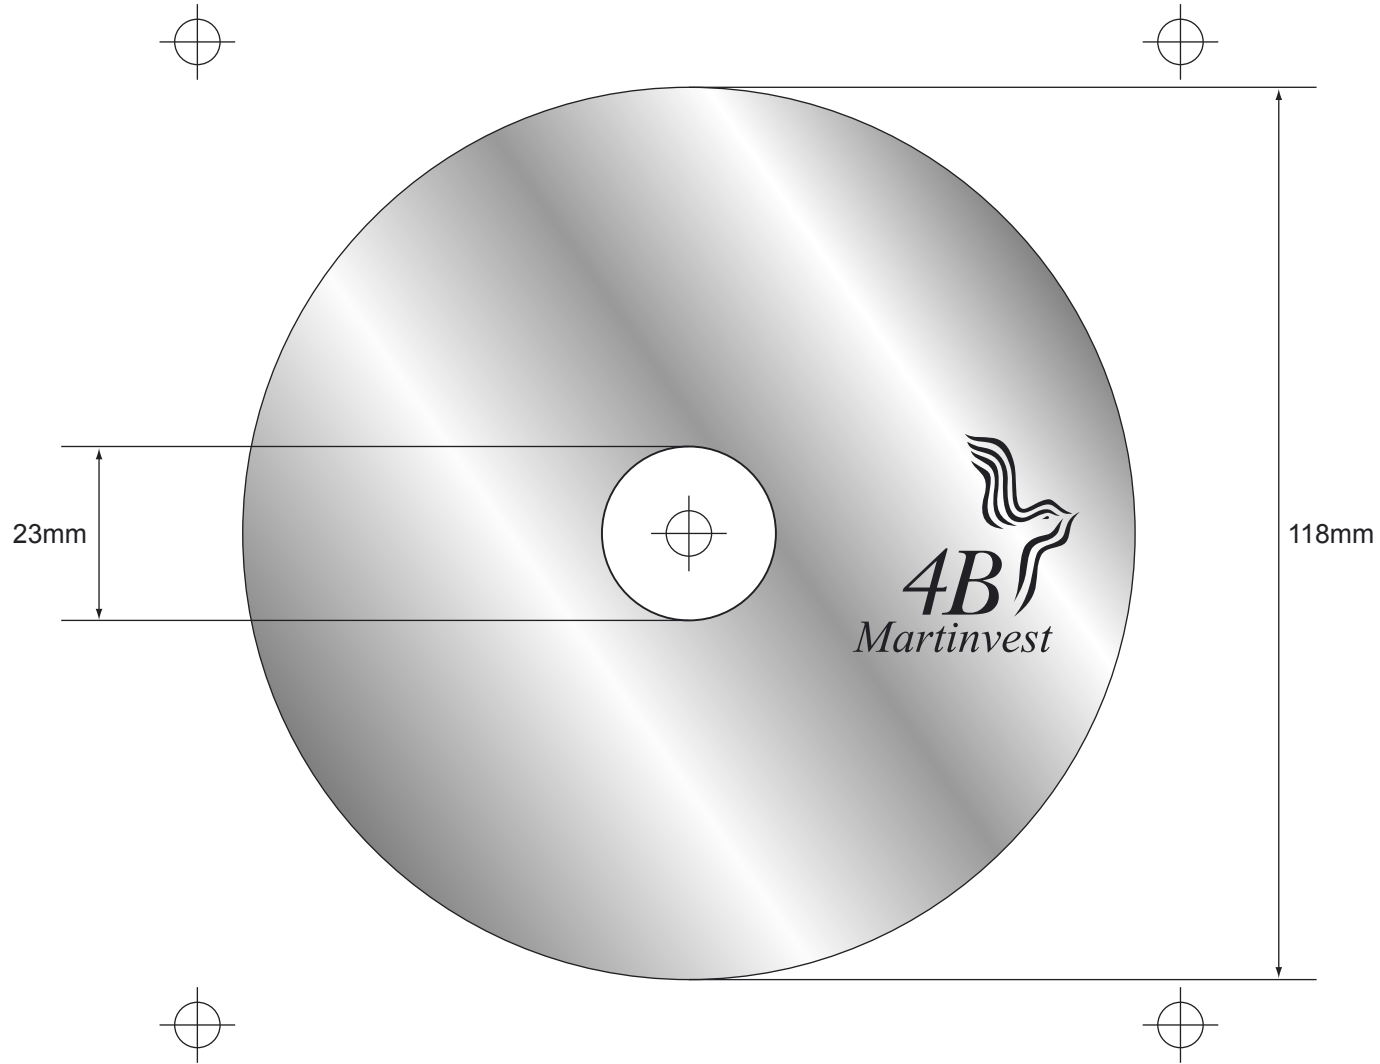

CD-R Print Spec (12cm) - Type B: Standard Screen Print

Further artwork specs and submission guidelines are available for download from our website at: http://www.4bmartinvest.co.uk/resources/artwork_specs.htm

Key

	Printable area
--	----------------

Note: When printed, diagram may not be to size.