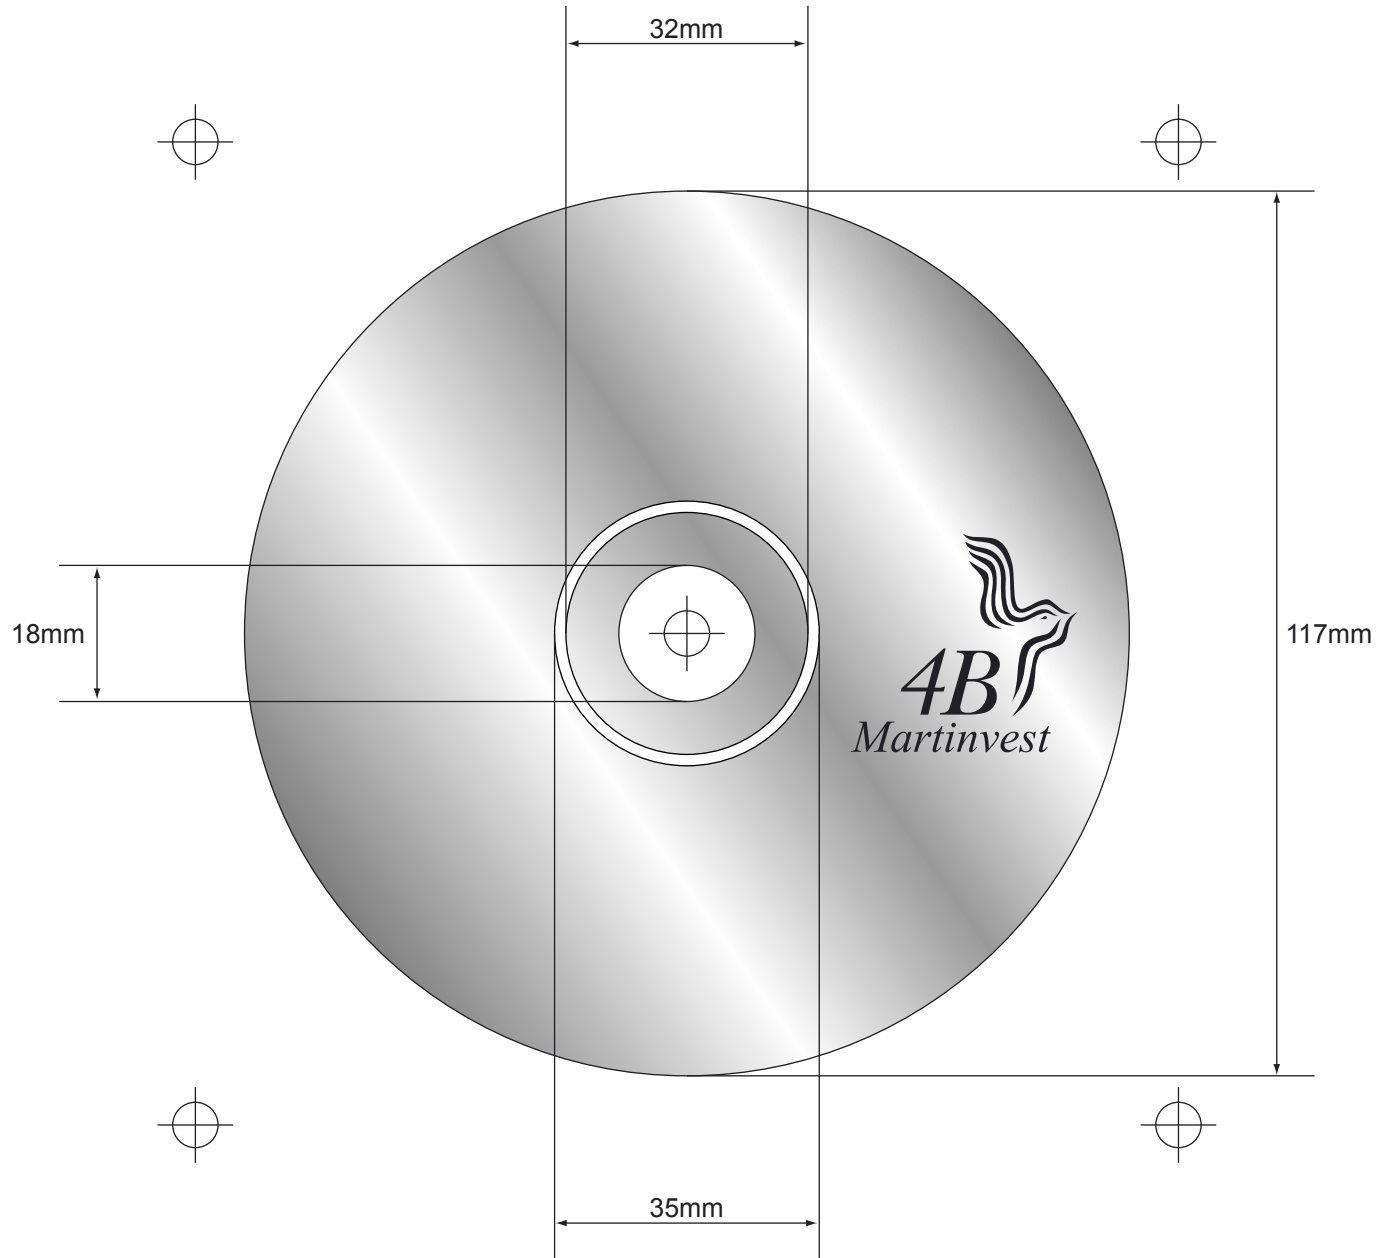

CD-R Print Spec (12cm) - Type A: Screen print with stacking ring (non-standard)

Further artwork specs and submission guidelines are available for download from our website at: http://www.4bmartinvest.co.uk/resources/artwork_specs.htm

Key

	Printable area
--	----------------

Note: When printed, diagram may not be to size.