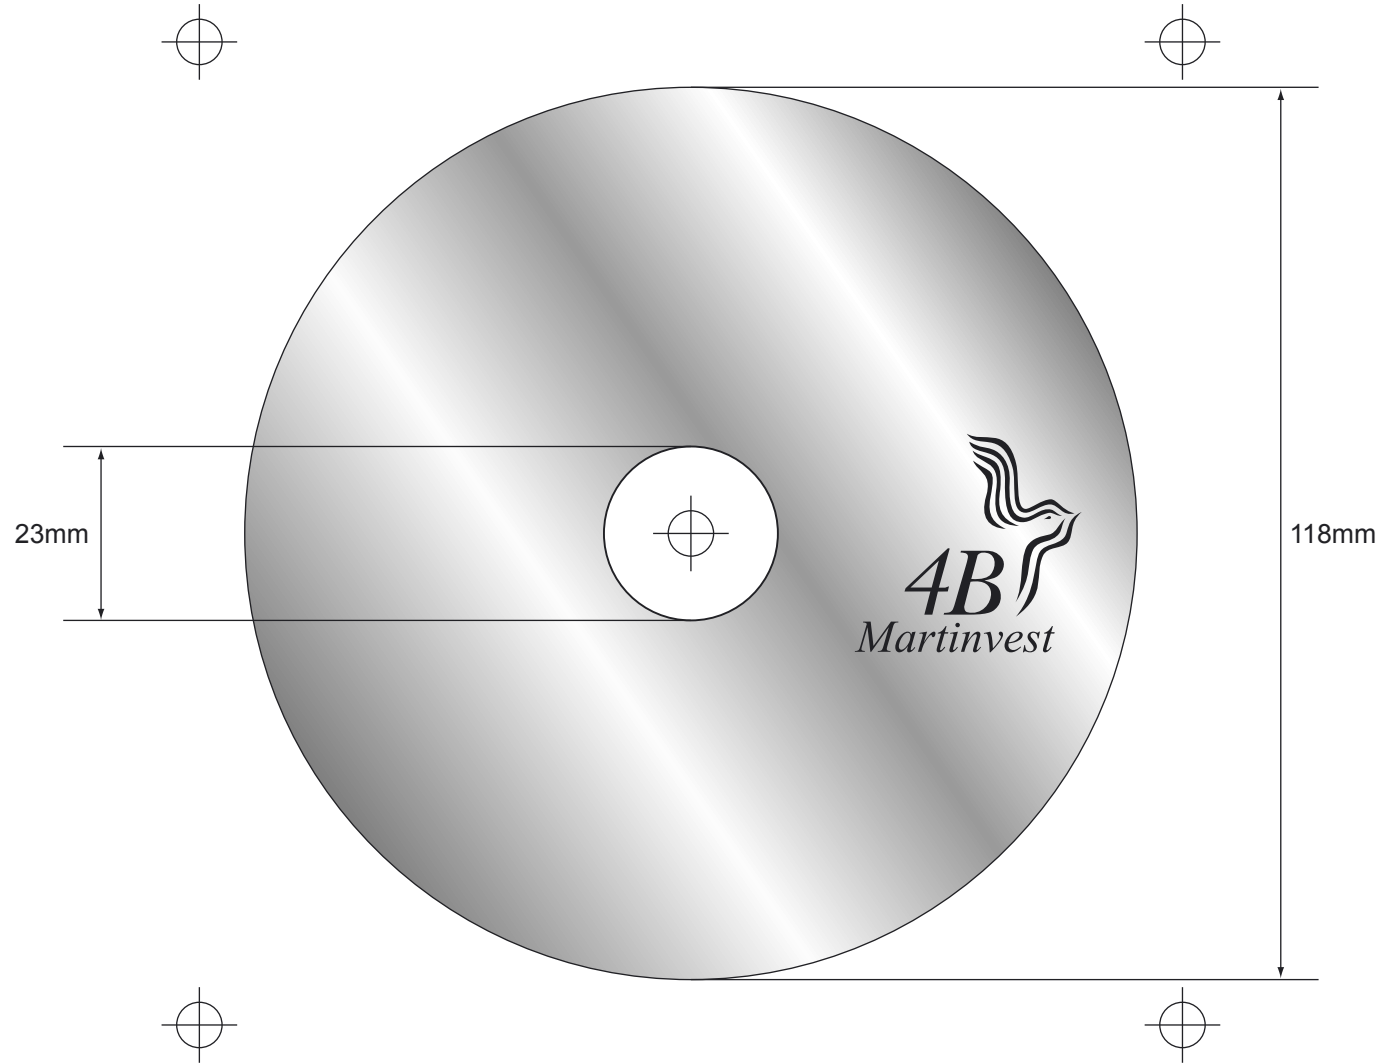

CD-R Print Spec (12cm) - Type B: Standard inkjet print

Further artwork specs and submission guidelines are available for download from our website at: http://www.4bmartinvest.co.uk/resources/artwork_specs.htm

Key

	Printable area
--	----------------

Note: When printed, diagram may not be to size.