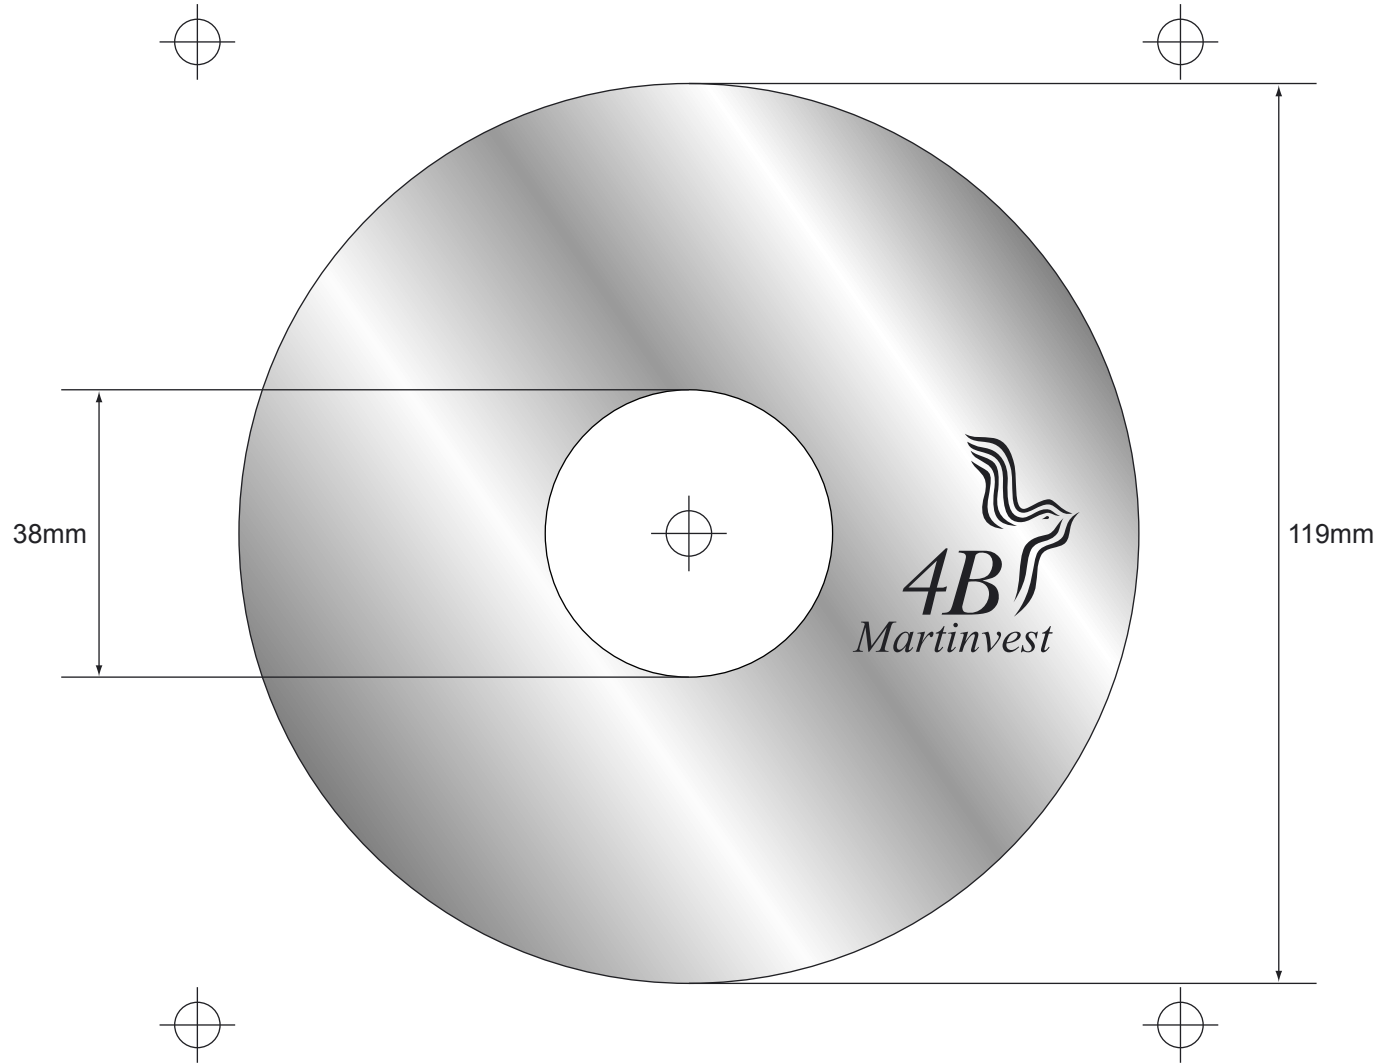

CD-R Print Spec (12cm) - Type A: Silver inkjet only

Further artwork specs and submission guidelines are available for download from our website at: http://www.4bmartinvest.co.uk/resources/artwork_specs.htm

Key

	Printable area
--	----------------

Note: When printed, diagram may not be to size.